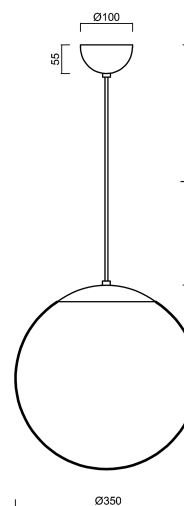

ADRIA S3A

ZS11/097/L100 MS*

WWW.OSMONT.CZ

ADRIA S3A

Product code: ADR40134

Type: ZS11/097/L100 MS*

Short description of the luminaire: Brass polished | pendant E27 light ON/OFF | TRIPLEX OPAL hand blown glass shade| cable pendant (with inner support wire) 100 cm |

Technical data

Types of luminaires	Classic on/off
Mounting type	Suspended - cable
Base material	brass
Shade material	three-layer glass TRIPLEX OPAL
Base color	polished brass
Shade color	white
Holding the shade	steel holder
Mounting location	ceiling
Width	350 mm
Length	350 mm
Height	350 mm
Diameter	ø 350 mm
Suspension length	1000 mm
mounting holes (diameter)	none
Impact strength	IK01
Operating temperature	from -20°C to +30°C

Electrical data

Power consumption	40 W
Ingress Protection	IP40
Socket	E27
terminal block	none

Luminous data

Blue light hazard	Risk group 0
-------------------	--------------

Eulum data for calculation programs are available at www.osmont.cz.

TECHNICAL SHEET

Logistical data

EAN	8591728195304
Warranty*	60 months

**The warranty for the batteries is valid for 36 months from the date of purchase.*

Additional assortment:

Lampshade

Product code	Name	Color	Picture	Drawing
20144	097	white	