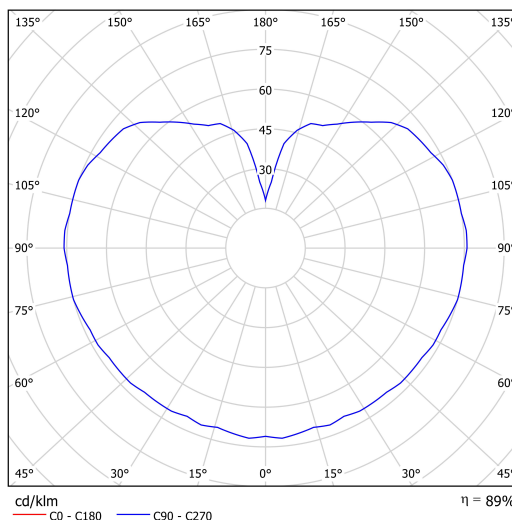

Technical data

Types of luminaires	Classic on/off
Mounting type	Suspended - cable
Base material	brass
Shade material	three-layer glass TRIPLEX OPAL
Base color	polished brass
Shade color	white
Holding the shade	steel holder
Mounting location	ceiling
Width	350 mm
Length	350 mm
Height	350 mm
Diameter	ø 350 mm
Suspension length	1000 mm
mounting holes (diameter)	none
Impact strength	IK01
Operating temperature	from -20°C to +30°C

Electrical data

Power consumption	40 W
Ingress Protection	IP40
Socket	E27
terminal block	none

Luminous data

Blue light hazard	Risk group 0
-------------------	--------------

Eulum data for calculation programs are available at www.osmont.cz.