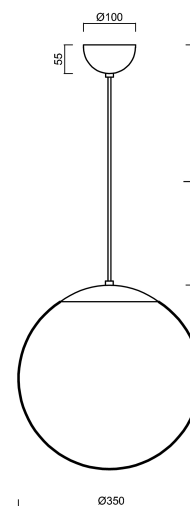

ADRIA S3A

ZS11/097/L100 C*

WWW.OSMONT.CZ

ADRIA S3A

Product code: ADR40132

Type: ZS11/097/L100 C*

Short description of the luminaire: Black colour | pendant E27 light ON/OFF | TRIPLEX OPAL hand blown glass shade| cable pendant (with inner support wire) 100 cm |

Technical data

Types of luminaires	Classic on/off
Mounting type	Suspended - cable
Base material	steel
Shade material	three-layer glass TRIPLEX OPAL
Base color	black Ral9005
Shade color	white
Holding the shade	steel holder
Mounting location	ceiling
Width	350 mm
Length	350 mm
Height	350 mm
Diameter	ø 350 mm
Suspension length	1000 mm
mounting holes (diameter)	none
Impact strength	IK01
Operating temperature	from -20°C to +30°C

Electrical data

Power consumption	40 W
Ingress Protection	IP40
Socket	E27
terminal block	none

Luminous data

Blue light hazard	Risk group 0
-------------------	--------------

Eulum data for calculation programs are available at www.osmont.cz.

TECHNICAL SHEET

Logistical data

EAN	8591728195281
Warranty*	60 months

**The warranty for the batteries is valid for 36 months from the date of purchase.*

Additional assortment:

Lampshade

Product code	Name	Color	Picture	Drawing
20144	097	white	