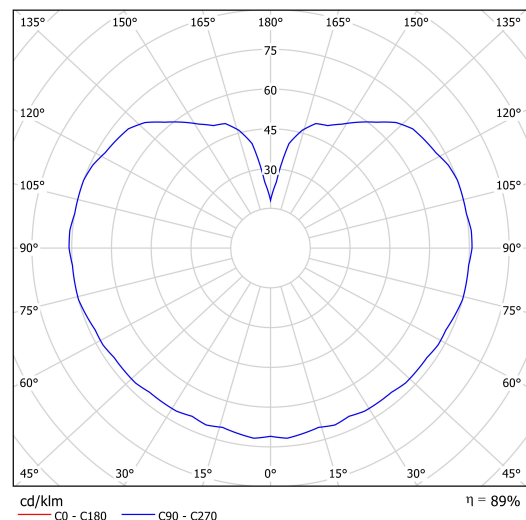

Technical data

Types of luminaires	Classic on/off
Mounting type	Suspended - cable
Base material	steel
Shade material	three-layer glass TRIPLEX OPAL
Base color	black Ral9005
Shade color	white
Holding the shade	steel holder
Mounting location	ceiling
Width	350 mm
Length	350 mm
Height	350 mm
Diameter	ø 350 mm
Suspension length	1000 mm
mounting holes (diameter)	none
Impact strength	IK01
Operating temperature	from -20°C to +30°C

Electrical data

Power consumption	40 W
Ingress Protection	IP40
Socket	E27
terminal block	none

Luminous data

Blue light hazard	Risk group 0
-------------------	--------------

Eulum data for calculation programs are available at www.osmont.cz.