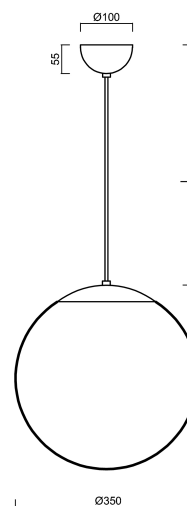

ADRIA S3A

ZS11/097/L100 B*

WWW.OSMONT.CZ

ADRIA S3A

Product code: ADR40130

Type: ZS11/097/L100 B*

Short description of the luminaire: White colour | pendant E27 light ON/OFF | TRIPLEX OPAL hand blown glass shade| cable pendant (with inner support wire) 100 cm |

Technical data

Types of luminaires	Classic on/off
Mounting type	Suspended - cable
Base material	steel
Shade material	three-layer glass TRIPLEX OPAL
Base color	white Ral9003
Shade color	white
Holding the shade	steel holder
Mounting location	ceiling
Width	350 mm
Length	350 mm
Height	350 mm
Diameter	ø 350 mm
Suspension length	1000 mm
mounting holes (diameter)	none
Impact strength	IK01
Operating temperature	from -20°C to +30°C

Electrical data

Power consumption	40 W
Ingress Protection	IP40
Socket	E27
terminal block	none

Luminous data

Blue light hazard	Risk group 0
-------------------	--------------

Eulum data for calculation programs are available at www.osmont.cz.

TECHNICAL SHEET

Logistical data

EAN	8591728195267
Warranty*	60 months

**The warranty for the batteries is valid for 36 months from the date of purchase.*

Additional assortment:

Lampshade

Product code	Name	Color	Picture	Drawing
20144	097	white	