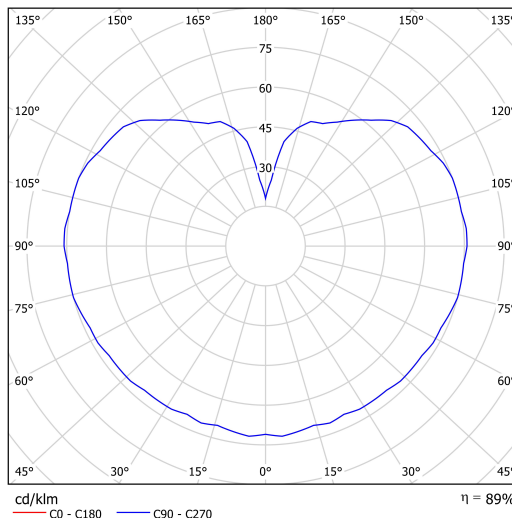

Technical data

Types of luminaires	Classic on/off
Mounting type	Suspended - cable
Base material	steel
Shade material	three-layer glass TRIPLEX OPAL
Base color	white Ral9003
Shade color	white
Holding the shade	steel holder
Mounting location	ceiling
Width	350 mm
Length	350 mm
Height	350 mm
Diameter	ø 350 mm
Suspension length	1000 mm
mounting holes (diameter)	none
Impact strength	IK01
Operating temperature	from -20°C to +30°C

Electrical data

Power consumption	40 W
Ingress Protection	IP40
Socket	E27
terminal block	none

Luminous data

Blue light hazard	Risk group 0
-------------------	--------------

Eulum data for calculation programs are available at www.osmont.cz.