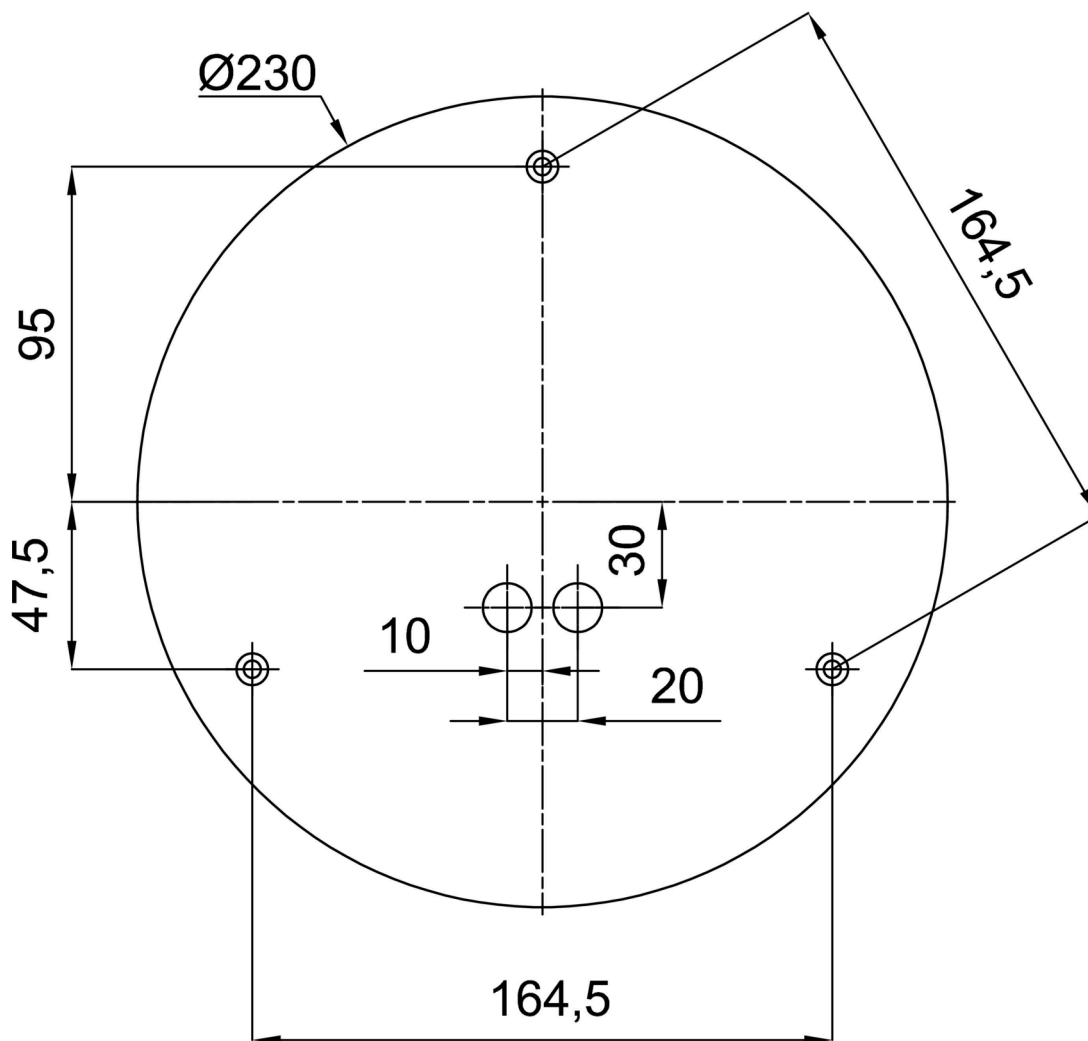

## Technical

Types of luminaires	Emergency combined
Mounting type	Suspended - cable
Base material	brass
Shade material	three-layer glass TRIPLEX OPAL
Base color	polished brass
Shade color	white
Holding the shade	steel holder
Mounting location	ceiling
Width	400 mm
Length	400 mm
Height	400 mm
Diameter	ø 400 mm
Hinge length	1000 mm
mounting holes (diameter)	3xø5mm
Cable entrance	2xø16mm
Energy Class	D
Impact strength	IK01
Operating temperature	from 0°C to +30°C

## Installation dimensions: