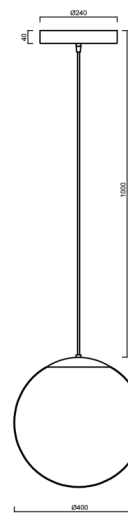

ADRIA S3 HP

LED-5L08E850ZS11/096/L100/NK1W NL 3K#

WWW.OSMONT.CZ

ADRIA S3 HP

Product code: ADR72108

Type: LED-5L08E850ZS11/096/L100/NK1W NL 3K#

Short description of the luminaire: Stainless steel polished | pendant high-power LED light with emergency backup combined | TRIPLEX OPAL hand blown glass shade | cable pendant (with inner support wire) 100 cm |

Technical

Types of luminaires	Emergency combined
Mounting type	Suspended - cable
Base material	stainless steel steel
Shade material	three-layer glass TRIPLEX OPAL
Base color	polished stainless steel
Shade color	white
Holding the shade	steel holder
Mounting location	ceiling
Width	400 mm
Length	400 mm
Height	400 mm
Diameter	ø 400 mm
Hinge length	1000 mm
mounting holes (diameter)	3xø5mm
Cable entrance	2xø16mm
Energy Class	D
Impact strength	IK01
Operating temperature	from 0°C to +30°C