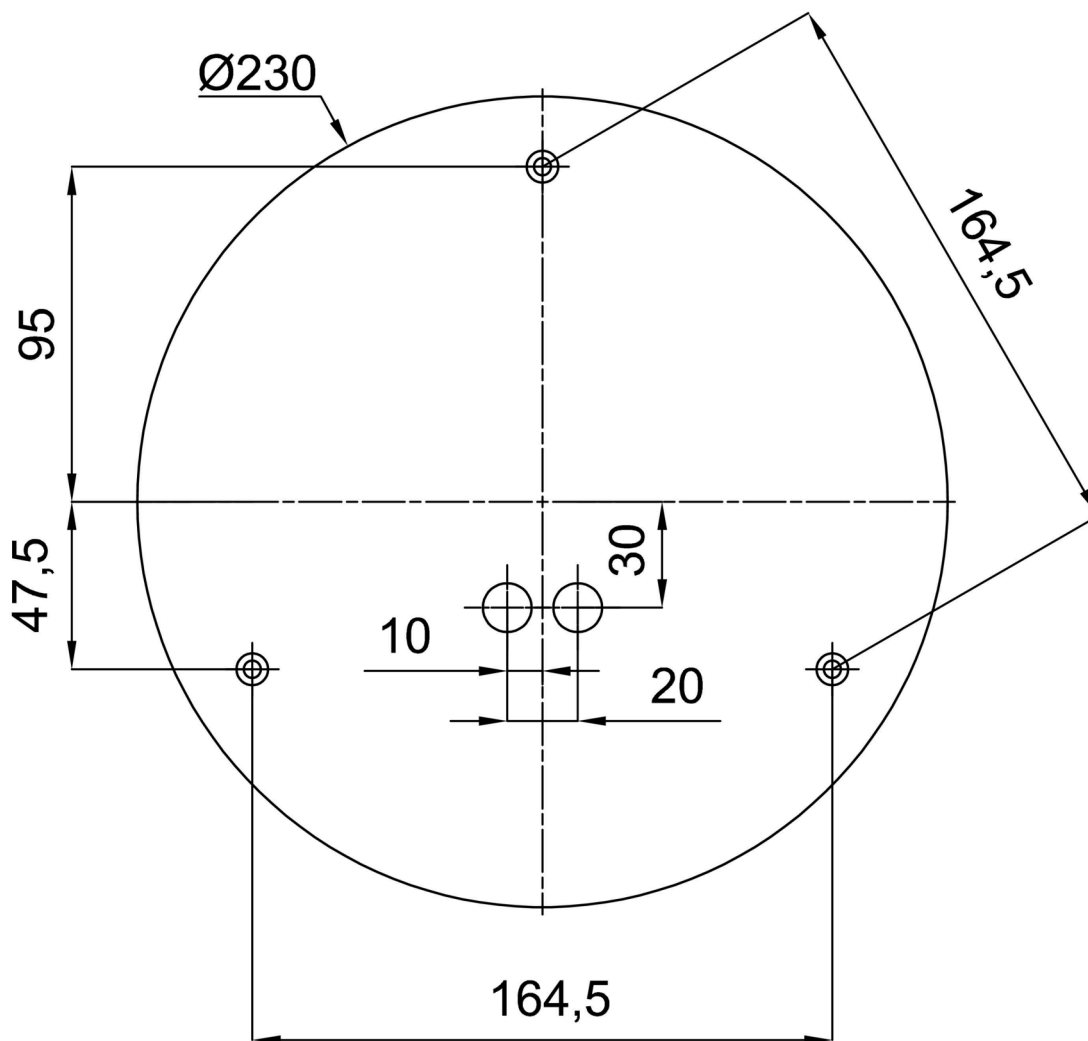

Technical

Types of luminaires	Emergency combined
Mounting type	Suspended - cable
Base material	stainless steel steel
Shade material	three-layer glass TRIPLEX OPAL
Base color	polished stainless steel
Shade color	white
Holding the shade	steel holder
Mounting location	ceiling
Width	400 mm
Length	400 mm
Height	400 mm
Diameter	ø 400 mm
Hinge length	1000 mm
mounting holes (diameter)	3xø5mm
Cable entrance	2xø16mm
Energy Class	D
Impact strength	IK01
Operating temperature	from 0°C to +30°C

Eulum data for calculation programs are available at www.osmont.cz.

Logistic

EAN	8591728062378
Weight NTTO	5.2 Kg
Weight BTTO	5.93 Kg
Number of cartons	2 pcs
Package volume	0.072 m ³
Package 1 width	0.405 m
Package 1 length	0.405 m
Package 1 height	0.41 m
Warranty*	60 months

*The warranty for the batteries is valid for 12 months from the date of purchase.

Installation dimensions:

Additional assortment:

Lampshade

Product code	Name	Color	Description	Picture	Drawing
20040	096	white	příslušenství		