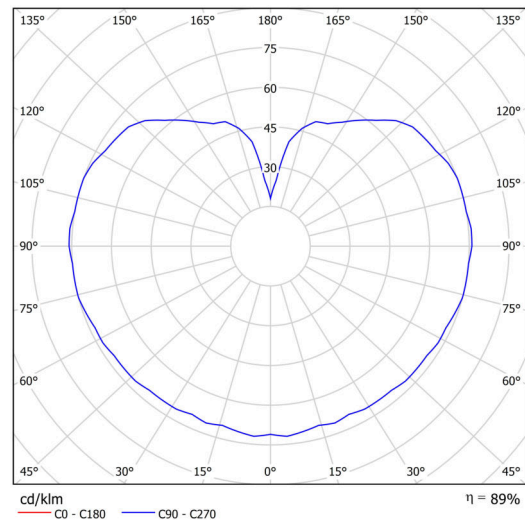

Luminous

Lum. flux of luminaire	7300 lm
Lum. flux of light source	8290 lm
Lum. flux of light source in emergency mode	170 lm
Luminaire efficacy	140 lm/W
Temperature	3000 K