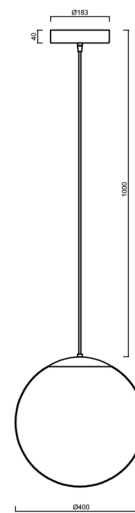

# ADRIA S3 HP

Product code: ADR62719

Type: LED-5L08E850ZS11/096/L100 NB DALI 4K#

Short description of the luminaire: Stainless steel brushed | pendant high-power LED light DALI | TRIPLEX OPAL hand blown glass shade| cable pendant ( with inner support wire) 100 cm |

## Technical

Types of luminaires	Dimmable
Mounting type	Suspended - cable
Base material	stainless steel steel
Shade material	three-layer glass TRIPLEX OPAL
Base color	brushed stainless steel
Shade color	white
Holding the shade	steel holder
Mounting location	ceiling
Width	400 mm
Length	400 mm
Height	400 mm
Diameter	Ø 400 mm
Hinge length	1000 mm
mounting holes (diameter)	3xØ5mm
Cable entrance	2xØ16mm
Energy Class	D
Impact strength	IK01
Operating temperature	from -20°C to +30°C