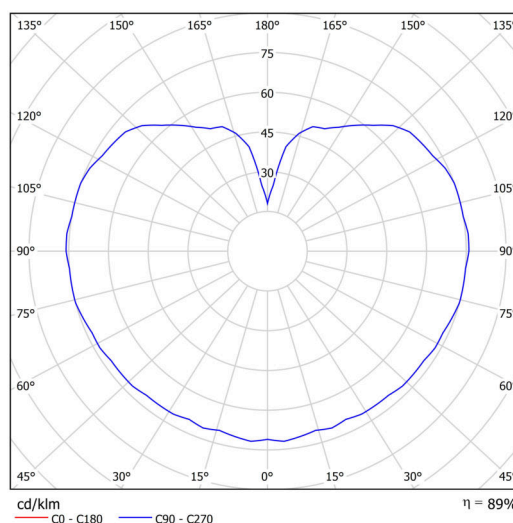

Luminous

Lum. flux of luminaire	4070 lm
Lum. flux of light source	4630 lm
Lum. flux of light source in emergency mode	170 lm
Luminaire efficacy	150 lm/W
Temperature	4000 K
Rated life time LED L80/B10	100000 hours
CRI	Ra80