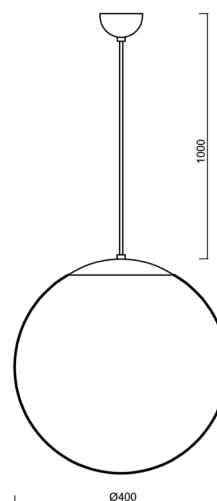

ADRIA S3

LED-5L06E600ZS11/096/L100/NK1W NL 4K#

WWW.OSMONT.CZ

ADRIA S3

Product code: ADR68843

Type: LED-5L06E600ZS11/096/L100/NK1W NL 4K#

Short description of the luminaire: Stainless polished pendant LED light with emergency unit combined with TRIPLEX OPAL glass shade.

Technical

Types of luminaires	Emergency combined
Mounting type	Suspended - cable
Base material	stainless steel steel
Shade material	three-layer glass TRIPLEX OPAL
Base color	polished stainless steel
Shade color	white
Holding the shade	folding system
Mounting location	ceiling
Width	400 mm
Length	400 mm
Height	400 mm
Diameter	Ø 400 mm
Hinge length	1000 mm
mounting holes (diameter)	none
Installation wire (diameter)	none
Energy Class	D
Impact strength	IK01
Operating temperature	from 0°C to +30°C