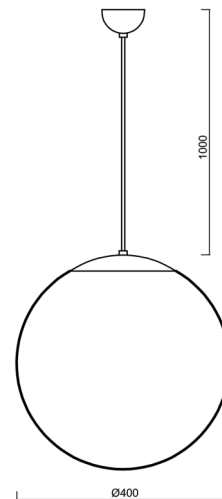

ADRIA S3

LED-5L06E600ZS11/096/L100/NK1W NB 3K#

WWW.OSMONT.CZ

ADRIA S3

Product code: ADR68344

Type: LED-5L06E600ZS11/096/L100/NK1W NB 3K#

Short description of the luminaire: Stainless brushed pendant LED light with emergency unit combined with TRIPLEX OPAL glass shade.

Technical

Types of luminaires	Emergency combined
Mounting type	Suspended - cable
Base material	stainless steel steel
Shade material	three-layer glass TRIPLEX OPAL
Base color	brushed stainless steel
Shade color	white
Holding the shade	folding system
Mounting location	ceiling
Width	400 mm
Length	400 mm
Height	400 mm
Diameter	ø 400 mm
Hinge length	1000 mm
mounting holes (diameter)	none
Installation wire (diameter)	none
Energy Class	D
Impact strength	IK01
Operating temperature	from 0°C to +30°C