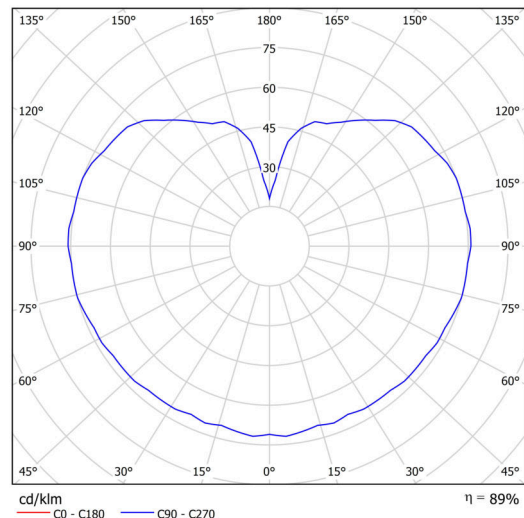

Technical

Types of luminaires	Emergency combined
Mounting type	Suspended - cable
Base material	stainless steel steel
Shade material	three-layer glass TRIPLEX OPAL
Base color	brushed stainless steel
Shade color	white
Holding the shade	folding system
Mounting location	ceiling
Width	400 mm
Length	400 mm
Height	400 mm
Diameter	ø 400 mm
Hinge length	1000 mm
mounting holes (diameter)	none
Installation wire (diameter)	none
Energy Class	D
Impact strength	IK01
Operating temperature	from 0°C to +30°C

Luminous

Lum. flux of luminaire	3910 lm
Lum. flux of light source	4440 lm
Lum. flux of light source in emergency mode	170 lm
Luminaire efficacy	144 lm/W
Temperature	3000 K
Rated life time LED L80/B10	100000 hours
CRI	Ra80