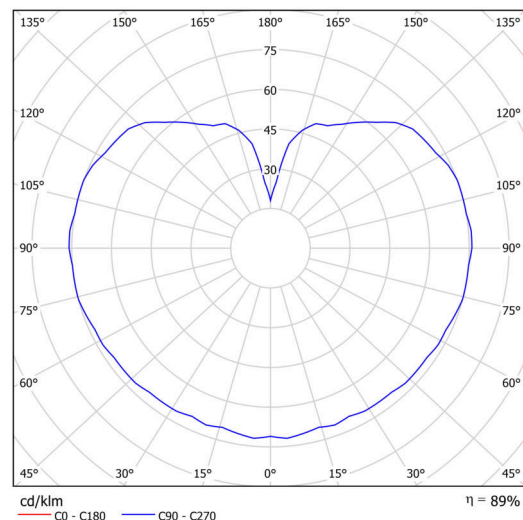

Luminous

Lum. flux of luminaire	4070 lm
Lum. flux of light source	4630 lm
Lum. flux of light source in emergency mode	200 lm
Temperature	4000 K
Rated life time LED L80/B10	100000 hours
CRI	Ra80
MacAdam	3
Blue light hazard	Risk group 0