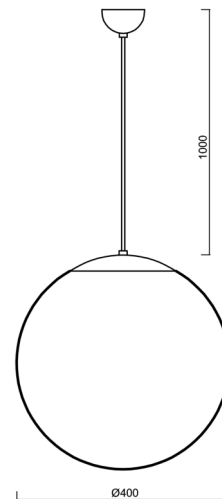

# ADRIA S3

Product code: ADR62863

Type: LED-5L06E600ZS11/096/L100 NK3HST NL 4K#

Short description of the luminaire: Stainless steel polished | pendant LED light with emergency backup combined ( with Self-test) | TRIPLEX OPAL hand blown glass shade| cable pendant ( with inner support wire) 100 cm |

## Technical

Types of luminaires	Emergency combined SELFTEST
Mounting type	Suspended - cable
Base material	stainless steel steel
Shade material	three-layer glass TRIPLEX OPAL
Base color	polished stainless steel
Shade color	white
Holding the shade	folding system
Mounting location	ceiling
Width	400 mm
Length	400 mm
Height	400 mm
Hinge length	1000 mm
mounting holes (diameter)	none
Cable entrance	none
Energy Class	D
Impact strength	IK01
Operating temperature	from -20°C to +30°C