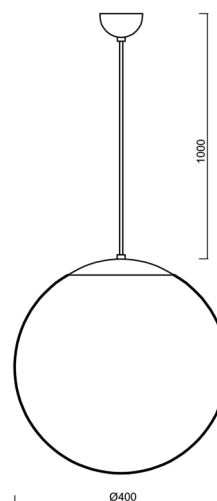

ADRIA S3

LED-5L06E600ZS11/096/L100 NK3HST B 4K#

WWW.OSMONT.CZ

ADRIA S3

Product code: ADR62860

Type: LED-5L06E600ZS11/096/L100 NK3HST B 4K#

Short description of the luminaire: White colour | pendant LED light with emergency backup combined (with Self-test) | TRIPLEX OPAL hand blown glass shade| cable pendant (with inner support wire) 100 cm |

Technical

Types of luminaires	Emergency combined SELFTEST
Mounting type	Suspended - cable
Base material	steel
Shade material	three-layer glass TRIPLEX OPAL
Base color	white Ral9003
Shade color	white
Holding the shade	folding system
Mounting location	ceiling
Width	400 mm
Length	400 mm
Height	400 mm
Hinge length	1000 mm
mounting holes (diameter)	none
Cable entrance	none
Energy Class	D
Impact strength	IK01
Operating temperature	from -20°C to +30°C