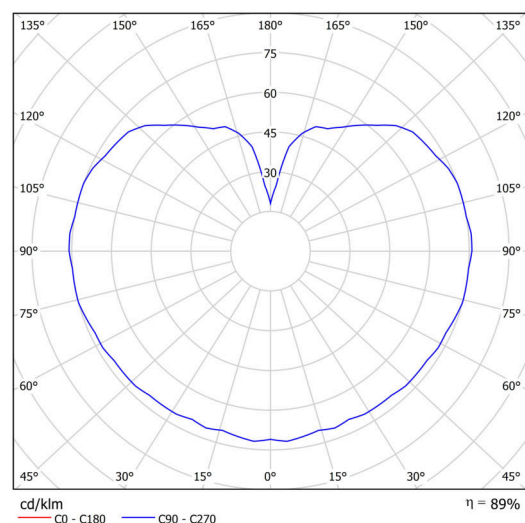

Luminous

Lum. flux of luminaire	3910 lm
Lum. flux of light source	4440 lm
Lum. flux of light source in emergency mode	200 lm
Temperature	3000 K
Rated life time LED L80/B10	100000 hours
CRI	Ra80
MacAdam	3
Blue light hazard	Risk group 0