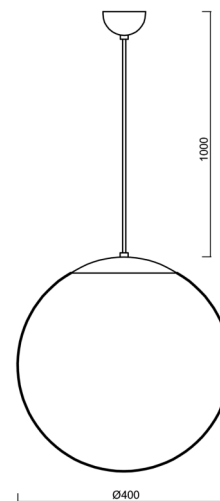

ADRIA S3

LED-5L06E600ZS11/096/L100 NK3HST B 3K#

WWW.OSMONT.CZ

ADRIA S3

Product code: ADR62360

Type: LED-5L06E600ZS11/096/L100 NK3HST B 3K#

Short description of the luminaire: White colour | pendant LED light with emergency backup combined (with Self-test) | TRIPLEX OPAL hand blown glass shade| cable pendant (with inner support wire) 100 cm |

Technical

Types of luminaires	Emergency combined SELFTEST
Mounting type	Suspended - cable
Base material	steel
Shade material	three-layer glass TRIPLEX OPAL
Base color	white Ral9003
Shade color	white
Holding the shade	folding system
Mounting location	ceiling
Width	400 mm
Length	400 mm
Height	400 mm
Hinge length	1000 mm
mounting holes (diameter)	none
Cable entrance	none
Energy Class	D
Impact strength	IK01
Operating temperature	from -20°C to +30°C