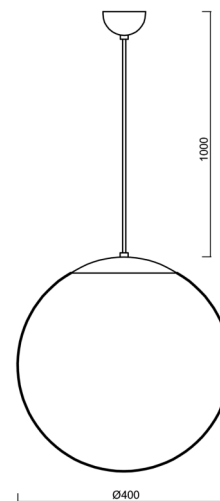

ADRIA S3

LED-5L06E600ZS11/096/L100 C 3K#

WWW.OSMONT.CZ

ADRIA S3

Product code: ADR61343

Type: LED-5L06E600ZS11/096/L100 C 3K#

Short description of the luminaire: Black pendant LED light ON/OFF with TRIPLEX OPAL glass shade.

Technical

Types of luminaires	Classic on/off
Mounting type	Suspended - cable
Base material	steel
Shade material	three-layer glass TRIPLEX OPAL
Base color	black Ral9005
Shade color	white
Holding the shade	steel holder
Mounting location	ceiling
Width	400 mm
Length	400 mm
Height	400 mm
Diameter	ø 400 mm
Hinge length	1000 mm
mounting holes (diameter)	none
Installation wire (diameter)	none
Energy Class	D
Impact strength	IK01
Operating temperature	from -20°C to +30°C