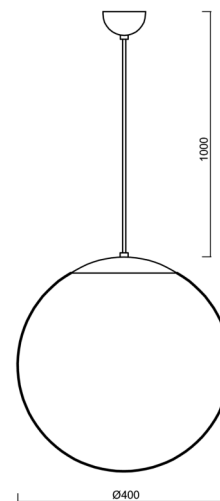

ADRIA S3

LED-5L06E600ZS11/096/L100 MS 3K#

WWW.OSMONT.CZ

ADRIA S3

Product code: ADR60345

Type: LED-5L06E600ZS11/096/L100 MS 3K#

Short description of the luminaire: Brass pendant LED light ON/OFF with TRIPLEX OPAL glass shade.

Technical

Types of luminaires	Classic on/off
Mounting type	Suspended - cable
Base material	brass
Shade material	three-layer glass TRIPLEX OPAL
Base color	polished brass
Shade color	white
Holding the shade	steel holder
Mounting location	ceiling
Width	400 mm
Length	400 mm
Height	400 mm
Diameter	ø 400 mm
Hinge length	1000 mm
mounting holes (diameter)	none
Installation wire (diameter)	none
Energy Class	D
Impact strength	IK01
Operating temperature	from -20°C to +30°C