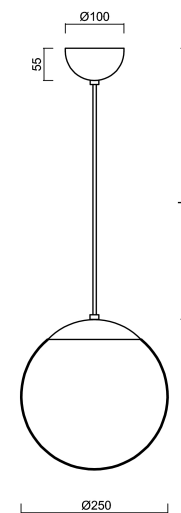

ADRIA S2A

Product code: ADR50567

Type: LED-5L06E300ZS11/093/L100 NL DALI 4K#

Short description of the luminaire: Stainless steel polished | pendant LED light DALI | TRIPLEX OPAL hand blown glass shade | cable pendant (with inner support wire) 100 cm |

Technical data

Types of luminaires	Dimmable
Mounting type	Suspended - cable
Base material	stainless steel steel
Shade material	three-layer glass TRIPLEX OPAL
Base color	polished stainless steel
Shade color	white
Holding the shade	steel holder
Mounting location	ceiling
Width	250 mm
Length	250 mm
Height	250 mm
Diameter	ø 250 mm
Suspension length	1000 mm
mounting holes (diameter)	none
Energy Class	D
Impact strength	IK01
Operating temperature	from -20°C to +30°C

Electrical data

Power consumption	14 W
Ingress Protection	IP40
Socket	LED modul
terminal block	none
Automatic circuit breaker type B10A	41 pcs
Automatic circuit breaker type B16A	66 pcs
Automatic circuit breaker type C10A	66 pcs
Automatic circuit breaker type C16A	106 pcs
Switching current	≤ 7,5 A / 16 µsec
Number of LED drivers	1

Luminous data

Lum. flux of luminaire	2090 lm
Lum. flux of light source	2380 lm
Luminaire efficacy	149 lm/W
Chromaticity temperature	4000 K
Rated life time LED L80/B10	100000 hours
CRI	Ra80
MacAdam	3
Blue light hazard	Risk group 0