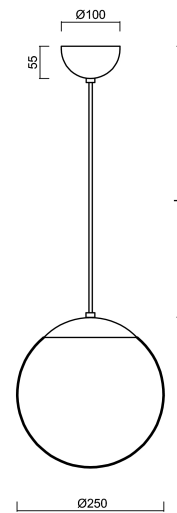

ADRIA S2A

ZS11/093/L100 NB*

WWW.OSMONT.CZ

ADRIA S2A

Product code: ADR40068

Type: ZS11/093/L100 NB*

Short description of the luminaire: Stainless steel brushed | pendant E27 light ON/OFF | TRIPLEX OPAL hand blown glass shade | cable pendant (with inner support wire) 100 cm |

Technical data

Types of luminaires	Classic on/off
Mounting type	Suspended - cable
Base material	stainless steel steel
Shade material	three-layer glass TRIPLEX OPAL
Base color	brushed stainless steel
Shade color	white
Holding the shade	steel holder
Mounting location	ceiling
Width	250 mm
Length	250 mm
Height	250 mm
Diameter	ø 250 mm
Suspension length	1000 mm
mounting holes (diameter)	none
Impact strength	IK01
Operating temperature	from -20°C to +30°C

Electrical data

Power consumption	25 W
Ingress Protection	IP40
Socket	E27
terminal block	none

Luminous data

Blue light hazard	Risk group 0
-------------------	--------------

Eulum data for calculation programs are available at www.osmont.cz.

TECHNICAL SHEET

Logistical data

EAN	8591728194642
Warranty*	60 months

**The warranty for the batteries is valid for 36 months from the date of purchase.*

Additional assortment:

Lampshade

Product code	Name	Color	Picture	Drawing
20208	093	white	