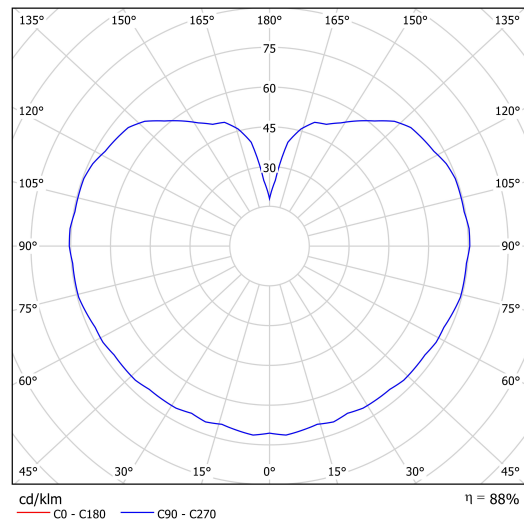

Technical data

Types of luminaires	Classic on/off
Mounting type	Suspended - cable
Base material	stainless steel steel
Shade material	three-layer glass TRIPLEX OPAL
Base color	brushed stainless steel
Shade color	white
Holding the shade	steel holder
Mounting location	ceiling
Width	250 mm
Length	250 mm
Height	250 mm
Diameter	ø 250 mm
Suspension length	1000 mm
mounting holes (diameter)	none
Impact strength	IK01
Operating temperature	from -20°C to +30°C

Electrical data

Power consumption	25 W
Ingress Protection	IP40
Socket	E27
terminal block	none

Luminous data

Blue light hazard	Risk group 0
-------------------	--------------

Eulum data for calculation programs are available at www.osmont.cz.