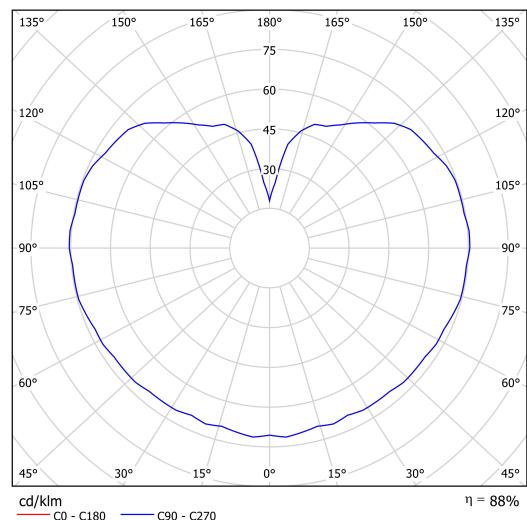

Technical data

Types of luminaires	Classic on/off
Mounting type	Suspended - cable
Base material	stainless steel steel
Shade material	three-layer glass TRIPLEX OPAL
Base color	polished stainless steel
Shade color	white
Holding the shade	steel holder
Mounting location	ceiling
Width	250 mm
Length	250 mm
Height	250 mm
Diameter	ø 250 mm
Suspension length	1000 mm
mounting holes (diameter)	none
Impact strength	IK01
Operating temperature	from -20°C to +30°C

Electrical data

Power consumption	25 W
Ingress Protection	IP40
Socket	E27
terminal block	none

Luminous data

Blue light hazard	Risk group 0
-------------------	--------------

Eulum data for calculation programs are available at www.osmont.cz.