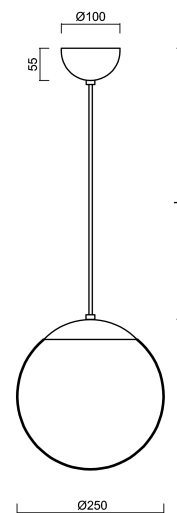

ADRIA S2A

ZS11/093/L100 NL*

WWW.OSMONT.CZ

ADRIA S2A

Product code: ADR40066

Type: ZS11/093/L100 NL*

Short description of the luminaire: Stainless steel polished | pendant E27 light ON/OFF | TRIPLEX OPAL hand blown glass shade | cable pendant (with inner support wire) 100 cm |

Technical data

Types of luminaires	Classic on/off
Mounting type	Suspended - cable
Base material	stainless steel steel
Shade material	three-layer glass TRIPLEX OPAL
Base color	polished stainless steel
Shade color	white
Holding the shade	steel holder
Mounting location	ceiling
Width	250 mm
Length	250 mm
Height	250 mm
Diameter	ø 250 mm
Suspension length	1000 mm
mounting holes (diameter)	none
Impact strength	IK01
Operating temperature	from -20°C to +30°C

Electrical data

Power consumption	25 W
Ingress Protection	IP40
Socket	E27
terminal block	none

Luminous data

Blue light hazard	Risk group 0
-------------------	--------------

Eulum data for calculation programs are available at www.osmont.cz.

TECHNICAL SHEET

Logistical data

EAN	8591728194628
Warranty*	60 months

**The warranty for the batteries is valid for 36 months from the date of purchase.*

Additional assortment:

Lampshade

Product code	Name	Color	Picture	Drawing
20208	093	white	