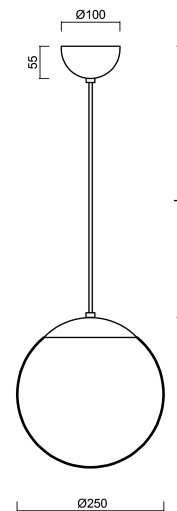

ADRIA S2A

ZS11/093/L100 MS*

WWW.OSMONT.CZ

ADRIA S2A

Product code: ADR40064

Type: ZS11/093/L100 MS*

Short description of the luminaire: Brass polished | pendant E27 light ON/OFF | TRIPLEX OPAL hand blown glass shade| cable pendant (with inner support wire) 100 cm |

Technical data

Types of luminaires	Classic on/off
Mounting type	Suspended - cable
Base material	brass
Shade material	three-layer glass TRIPLEX OPAL
Base color	polished brass
Shade color	white
Holding the shade	steel holder
Mounting location	ceiling
Width	250 mm
Length	250 mm
Height	250 mm
Diameter	ø 250 mm
Suspension length	1000 mm
mounting holes (diameter)	none
Impact strength	IK01
Operating temperature	from -20°C to +30°C

Electrical data

Power consumption	25 W
Ingress Protection	IP40
Socket	E27
terminal block	none

Luminous data

Blue light hazard	Risk group 0
-------------------	--------------

Eulum data for calculation programs are available at www.osmont.cz.

TECHNICAL SHEET

Logistical data

EAN	8591728194604
Warranty*	60 months

**The warranty for the batteries is valid for 36 months from the date of purchase.*

Additional assortment:

Lampshade

Product code	Name	Color	Picture	Drawing
20208	093	white	