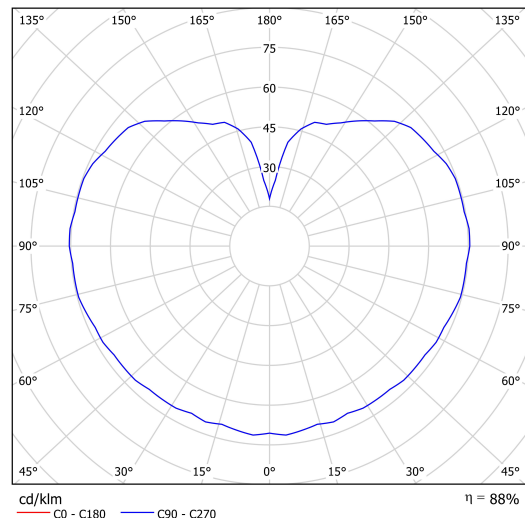

Technical data

Types of luminaires	Classic on/off
Mounting type	Suspended - cable
Base material	brass
Shade material	three-layer glass TRIPLEX OPAL
Base color	polished brass
Shade color	white
Holding the shade	steel holder
Mounting location	ceiling
Width	250 mm
Length	250 mm
Height	250 mm
Diameter	ø 250 mm
Suspension length	1000 mm
mounting holes (diameter)	none
Impact strength	IK01
Operating temperature	from -20°C to +30°C

Electrical data

Power consumption	25 W
Ingress Protection	IP40
Socket	E27
terminal block	none

Luminous data

Blue light hazard	Risk group 0
-------------------	--------------

Eulum data for calculation programs are available at www.osmont.cz.