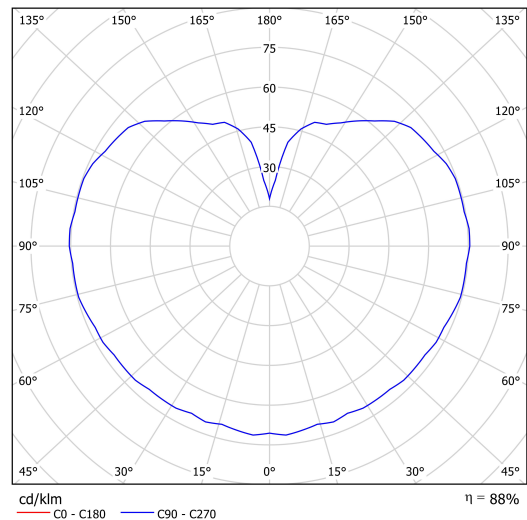

Technical data

Types of luminaires	Classic on/off
Mounting type	Suspended - cable
Base material	steel
Shade material	three-layer glass TRIPLEX OPAL
Base color	white Ral9003
Shade color	white
Holding the shade	steel holder
Mounting location	ceiling
Width	250 mm
Length	250 mm
Height	250 mm
Diameter	ø 250 mm
Suspension length	1000 mm
mounting holes (diameter)	none
Impact strength	IK01
Operating temperature	from -20°C to +30°C

Electrical data

Power consumption	25 W
Ingress Protection	IP40
Socket	E27
terminal block	none

Luminous data

Blue light hazard	Risk group 0
-------------------	--------------

Eulum data for calculation programs are available at www.osmont.cz.