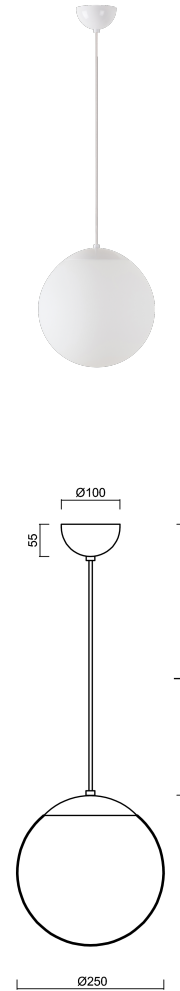

ADRIA S2A

ZS11/093/L100 B*

WWW.OSMONT.CZ

ADRIA S2A

Product code: ADR40060

Type: ZS11/093/L100 B*

Short description of the luminaire: White colour | pendant E27 light ON/OFF | TRIPLEX OPAL hand blown glass shade| cable pendant (with inner support wire) 100 cm |

Technical data

Types of luminaires	Classic on/off
Mounting type	Suspended - cable
Base material	steel
Shade material	three-layer glass TRIPLEX OPAL
Base color	white Ral9003
Shade color	white
Holding the shade	steel holder
Mounting location	ceiling
Width	250 mm
Length	250 mm
Height	250 mm
Diameter	ø 250 mm
Suspension length	1000 mm
mounting holes (diameter)	none
Impact strength	IK01
Operating temperature	from -20°C to +30°C

Electrical data

Power consumption	25 W
Ingress Protection	IP40
Socket	E27
terminal block	none

Luminous data

Blue light hazard	Risk group 0
-------------------	--------------

Eulum data for calculation programs are available at www.osmont.cz.