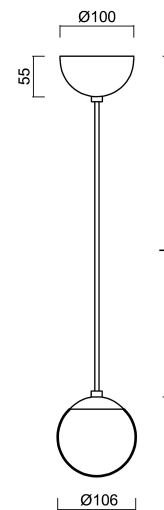

ADRIA S1A

Product code: ADR50947

Type: LED-1L77E500ZS11/090/L100 NL 4K#

Short description of the luminaire: Stainless steel polished | pendant LED light ON/OFF | TRIPLEX OPAL hand blown glass shade | cable pendant (with inner support wire) 100 cm |

Technical data

Types of luminaires	Classic on/off
Mounting type	Suspended - cable
Base material	stainless steel steel
Shade material	three-layer glass TRIPLEX OPAL
Base color	polished stainless steel
Shade color	white
Holding the shade	steel holder
Mounting location	ceiling
Width	106 mm
Height	106 mm
Diameter	ø 106 mm
Suspension length	1000 mm
mounting holes (diameter)	none
Energy Class	D
Impact strength	IK01
Operating temperature	from -20°C to +30°C

Electrical data

Power consumption	3 W
Ingress Protection	IP40
Socket	LED modul
terminal block	none
Automatic circuit breaker type B10A	45 pcs
Automatic circuit breaker type B16A	72 pcs
Automatic circuit breaker type C10A	72 pcs
Automatic circuit breaker type C16A	115 pcs
Number of LED drivers	1

Luminous data

Lum. flux of luminaire	460 lm
Lum. flux of light source	520 lm
Luminaire efficacy	153 lm/W
Chromaticity temperature	4000 K
Rated life time LED L80/B10	100000 hours
CRI	Ra80
MacAdam	3
Blue light hazard	Risk group 0

Eulum data for calculation programs are available at www.osmont.cz.