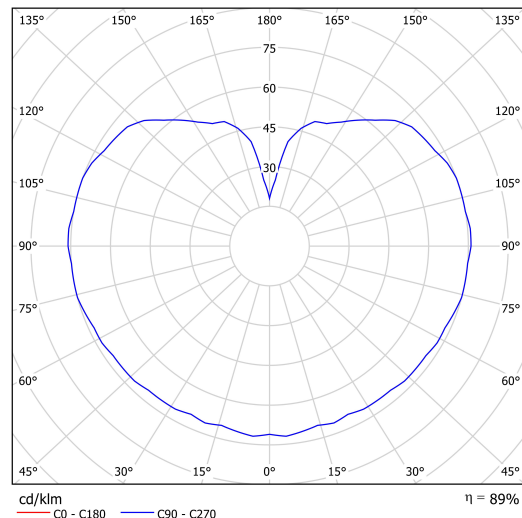

## Technical data

Types of luminaires	Classic on/off
Mounting type	Suspended - cable
Base material	stainless steel steel
Shade material	three-layer glass TRIPLEX OPAL
Base color	polished stainless steel
Shade color	white
Holding the shade	steel holder
Mounting location	ceiling
Width	106 mm
Height	106 mm
Diameter	ø 106 mm
Suspension length	1000 mm
mounting holes (diameter)	none
Energy Class	D
Impact strength	IK01
Operating temperature	from -20°C to +30°C

## Luminous data

Lum. flux of luminaire	460 lm
Lum. flux of light source	520 lm
Luminaire efficacy	153 lm/W
Chromaticity temperature	4000 K
Rated life time LED L80/B10	100000 hours
CRI	Ra80
MacAdam	3
Blue light hazard	Risk group 0