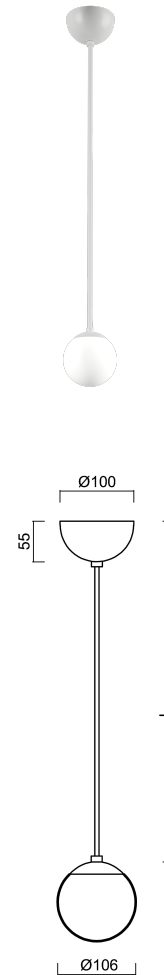

ADRIA S1A

Product code: ADR50944

Type: LED-1L77E500ZS11/090/L100 B 4K#

Short description of the luminaire: White colour | pendant LED light ON/OFF | TRIPLEX OPAL hand blown glass shade| cable pendant (with inner support wire) 100 cm |

Technical data

Types of luminaires	Classic on/off
Mounting type	Suspended - cable
Base material	steel
Shade material	three-layer glass TRIPLEX OPAL
Base color	white Ral9003
Shade color	white
Holding the shade	steel holder
Mounting location	ceiling
Width	106 mm
Height	106 mm
Diameter	ø 106 mm
Suspension length	1000 mm
mounting holes (diameter)	none
Energy Class	D
Impact strength	IK01
Operating temperature	from -20°C to +30°C

Electrical data

Power consumption	3 W
Ingress Protection	IP40
Socket	LED modul
terminal block	none
Automatic circuit breaker type B10A	45 pcs
Automatic circuit breaker type B16A	72 pcs
Automatic circuit breaker type C10A	72 pcs
Automatic circuit breaker type C16A	115 pcs
Number of LED drivers	1

Luminous data

Lum. flux of luminaire	460 lm
Lum. flux of light source	520 lm
Luminaire efficacy	153 lm/W
Chromaticity temperature	4000 K
Rated life time LED L80/B10	100000 hours
CRI	Ra80
MacAdam	3
Blue light hazard	Risk group 0

Eulum data for calculation programs are available at www.osmont.cz.