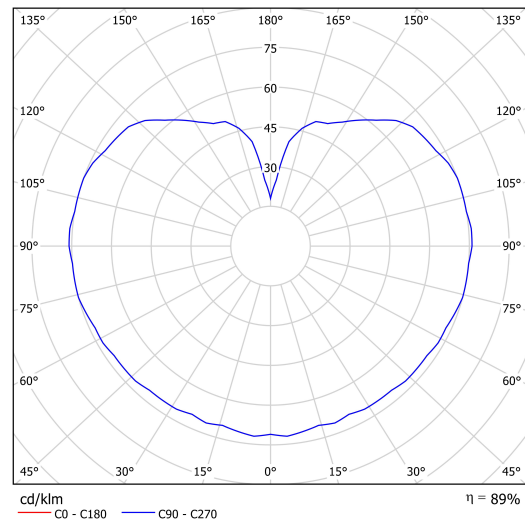

Technical data

Types of luminaires	Classic on/off
Mounting type	Suspended - cable
Base material	steel
Shade material	three-layer glass TRIPLEX OPAL
Base color	white Ral9003
Shade color	white
Holding the shade	steel holder
Mounting location	ceiling
Width	106 mm
Height	106 mm
Diameter	ø 106 mm
Suspension length	1000 mm
mounting holes (diameter)	none
Energy Class	D
Impact strength	IK01
Operating temperature	from -20°C to +30°C

Luminous data

Lum. flux of luminaire	460 lm
Lum. flux of light source	520 lm
Luminaire efficacy	153 lm/W
Chromaticity temperature	4000 K
Rated life time LED L80/B10	100000 hours
CRI	Ra80
MacAdam	3
Blue light hazard	Risk group 0