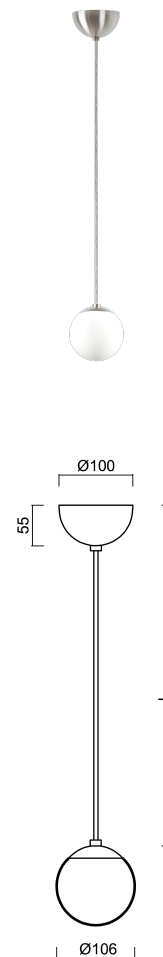

ADRIA S1A

Product code: ADR50448

Type: LED-1L77E500ZS11/090/L100 NB 3K#

Short description of the luminaire: Stainless steel brushed | pendant LED light ON/OFF | TRIPLEX OPAL hand blown glass shade | cable pendant (with inner support wire) 100 cm |

Technical data

Types of luminaires	Classic on/off
Mounting type	Suspended - cable
Base material	stainless steel steel
Shade material	three-layer glass TRIPLEX OPAL
Base color	brushed stainless steel
Shade color	white
Holding the shade	steel holder
Mounting location	ceiling
Width	106 mm
Height	106 mm
Diameter	ø 106 mm
Suspension length	1000 mm
mounting holes (diameter)	none
Energy Class	D
Impact strength	IK01
Operating temperature	from -20°C to +30°C

Electrical data

Power consumption	3 W
Ingress Protection	IP40
Socket	LED modul
terminal block	none
Automatic circuit breaker type B10A	45 pcs
Automatic circuit breaker type B16A	72 pcs
Automatic circuit breaker type C10A	72 pcs
Automatic circuit breaker type C16A	115 pcs
Number of LED drivers	1

Luminous data

Lum. flux of luminaire	440 lm
Lum. flux of light source	500 lm
Luminaire efficacy	146 lm/W
Chromaticity temperature	3000 K
Rated life time LED L80/B10	100000 hours
CRI	Ra80
MacAdam	3
Blue light hazard	Risk group 0

Eulum data for calculation programs are available at www.osmont.cz.