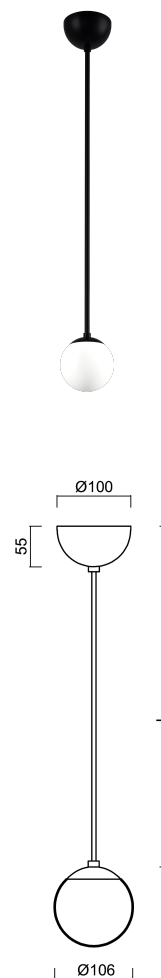

ADRIA S1A

Product code: ADR50445

Type: LED-1L77E500ZS11/090/L100 C 3K#

Short description of the luminaire: Black colour | pendant LED light ON/OFF | TRIPLEX OPAL hand blown glass shade| cable pendant (with inner support wire) 100 cm |

Technical data

Types of luminaires	Classic on/off
Mounting type	Suspended - cable
Base material	steel
Shade material	three-layer glass TRIPLEX OPAL
Base color	black Ral9005
Shade color	white
Holding the shade	steel holder
Mounting location	ceiling
Width	106 mm
Height	106 mm
Diameter	ø 106 mm
Suspension length	1000 mm
mounting holes (diameter)	none
Energy Class	D
Impact strength	IK01
Operating temperature	from -20°C to +30°C

Electrical data

Power consumption	3 W
Ingress Protection	IP40
Socket	LED modul
terminal block	none
Automatic circuit breaker type B10A	45 pcs
Automatic circuit breaker type B16A	72 pcs
Automatic circuit breaker type C10A	72 pcs
Automatic circuit breaker type C16A	115 pcs
Number of LED drivers	1

Luminous data

Lum. flux of luminaire	440 lm
Lum. flux of light source	500 lm
Luminaire efficacy	146 lm/W
Chromaticity temperature	3000 K
Rated life time LED L80/B10	100000 hours
CRI	Ra80
MacAdam	3
Blue light hazard	Risk group 0

Eulum data for calculation programs are available at www.osmont.cz.