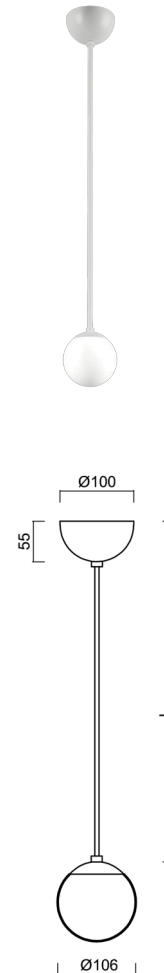

ADRIA S1A

Product code: ADR50444

Type: Soukromý: LED-1L77E500ZS11/090/L100 B 3K#

Short description of the luminaire: White colour | pendant LED light ON/OFF | TRIPLEX OPAL hand blown glass shade| cable pendant (with inner support wire) 100 cm |

Technical data

Types of luminaires	Classic on/off
Mounting type	Suspended - cable
Base material	steel
Shade material	three-layer glass TRIPLEX OPAL
Base color	white Ral9003
Shade color	white
Holding the shade	steel holder
Mounting location	ceiling
Width	106 mm
Length	106 mm
Height	106 mm
Diameter	ø 106 mm
Suspension length	1000 mm
mounting holes (diameter)	none
Impact strength	IK01
Operating temperature	from -20°C to +30°C

Electrical data

Power consumption	3 W
Ingress Protection	IP40
Socket	LED modul
terminal block	none

Luminous data

Lum. flux of luminaire	440 lm
Lum. flux of light source	500 lm
Chromaticity temperature	3000 K
Rated life time LED L80/B10	100000 hours
CRI	Ra80
MacAdam	3
Blue light hazard	Risk group 0

Eulum data for calculation programs are available at www.osmont.cz.

Logistical data

EAN	8591728201661
Warranty*	60 months

*The warranty for the batteries is valid for 36 months from the date of purchase.