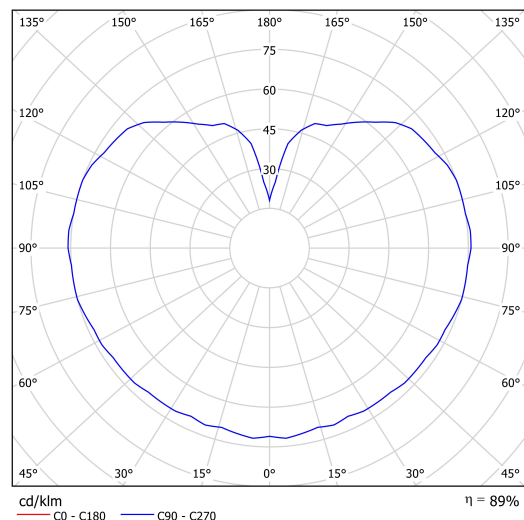

Technical data

Types of luminaires	Classic on/off
Mounting type	Suspended - cable
Base material	stainless steel steel
Shade material	three-layer glass TRIPLEX OPAL
Base color	brushed stainless steel
Shade color	white
Holding the shade	steel holder
Mounting location	ceiling
Width	106 mm
Height	106 mm
Diameter	ø 106 mm
Suspension length	1000 mm
mounting holes (diameter)	none
Impact strength	IK01
Operating temperature	from -20°C to +30°C

Electrical data

Power consumption	5 W
Ingress Protection	IP40
Socket	E27
terminal block	none

Luminous data

Blue light hazard	Risk group 0
-------------------	--------------

Eulum data for calculation programs are available at www.osmont.cz.