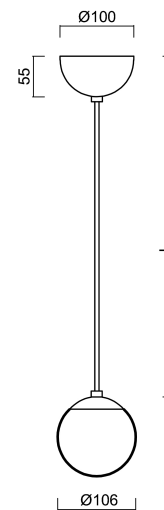

ADRIA S1A

ZS11/090/L100 NB*

WWW.OSMONT.CZ

ADRIA S1A

Product code: ADR40169

Type: ZS11/090/L100 NB*

Short description of the luminaire: Stainless steel brushed | pendant E27 light ON/OFF | TRIPLEX OPAL hand blown glass shade | cable pendant (with inner support wire) 100 cm |

Technical data

Types of luminaires	Classic on/off
Mounting type	Suspended - cable
Base material	stainless steel steel
Shade material	three-layer glass TRIPLEX OPAL
Base color	brushed stainless steel
Shade color	white
Holding the shade	steel holder
Mounting location	ceiling
Width	106 mm
Height	106 mm
Diameter	ø 106 mm
Suspension length	1000 mm
mounting holes (diameter)	none
Impact strength	IK01
Operating temperature	from -20°C to +30°C

Electrical data

Power consumption	5 W
Ingress Protection	IP40
Socket	E27
terminal block	none

Luminous data

Blue light hazard	Risk group 0
-------------------	--------------

Eulum data for calculation programs are available at www.osmont.cz.

TECHNICAL SHEET

Logistical data

EAN	8591728195656
Warranty*	60 months

**The warranty for the batteries is valid for 36 months from the date of purchase.*

Additional assortment:

Lampshade

Product code	Name	Color	Picture	Drawing
20145	090		