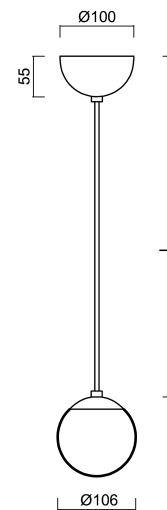

ADRIA S1A

ZS11/090/L100 NL*

WWW.OSMONT.CZ

ADRIA S1A

Product code: ADR40168

Type: ZS11/090/L100 NL*

Short description of the luminaire: Stainless steel polished | pendant E27 light ON/OFF | TRIPLEX OPAL hand blown glass shade | cable pendant (with inner support wire) 100 cm |

Technical data

Types of luminaires	Classic on/off
Mounting type	Suspended - cable
Base material	stainless steel steel
Shade material	three-layer glass TRIPLEX OPAL
Base color	polished stainless steel
Shade color	white
Holding the shade	steel holder
Mounting location	ceiling
Width	106 mm
Height	106 mm
Diameter	ø 106 mm
Suspension length	1000 mm
mounting holes (diameter)	none
Impact strength	IK01
Operating temperature	from -20°C to +30°C

Electrical data

Power consumption	5 W
Ingress Protection	IP40
Socket	E27
terminal block	none

Luminous data

Blue light hazard	Risk group 0
-------------------	--------------

Eulum data for calculation programs are available at www.osmont.cz.

TECHNICAL SHEET

Logistical data

EAN	8591728195649
Warranty*	60 months

**The warranty for the batteries is valid for 36 months from the date of purchase.*

Additional assortment:

Lampshade

Product code	Name	Color	Picture	Drawing
20145	090		