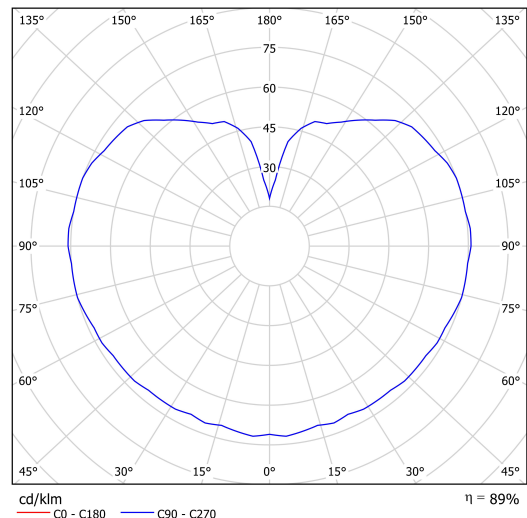

Technical data

Types of luminaires	Classic on/off
Mounting type	Suspended - cable
Base material	stainless steel steel
Shade material	three-layer glass TRIPLEX OPAL
Base color	polished stainless steel
Shade color	white
Holding the shade	steel holder
Mounting location	ceiling
Width	106 mm
Height	106 mm
Diameter	ø 106 mm
Suspension length	1000 mm
mounting holes (diameter)	none
Impact strength	IK01
Operating temperature	from -20°C to +30°C

Electrical data

Power consumption	5 W
Ingress Protection	IP40
Socket	E27
terminal block	none

Luminous data

Blue light hazard	Risk group 0
-------------------	--------------

Eulum data for calculation programs are available at www.osmont.cz.