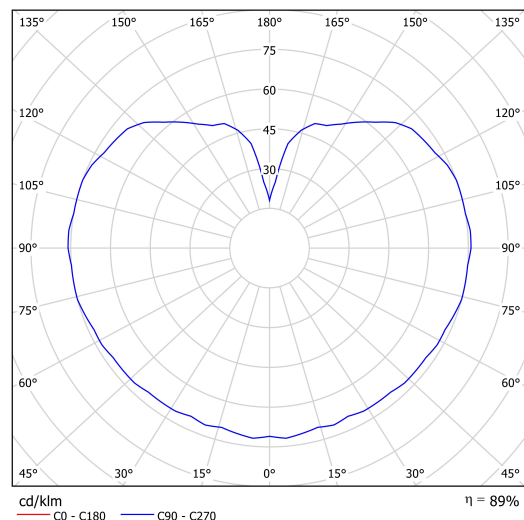

Technical data

Types of luminaires	Classic on/off
Mounting type	Suspended - cable
Base material	brass
Shade material	three-layer glass TRIPLEX OPAL
Base color	polished brass
Shade color	white
Holding the shade	steel holder
Mounting location	ceiling
Width	106 mm
Height	106 mm
Diameter	ø 106 mm
Suspension length	1000 mm
mounting holes (diameter)	none
Impact strength	IK01
Operating temperature	from -20°C to +30°C

Electrical data

Power consumption	5 W
Ingress Protection	IP40
Socket	E27
terminal block	none

Luminous data

Blue light hazard	Risk group 0
-------------------	--------------

Eulum data for calculation programs are available at www.osmont.cz.