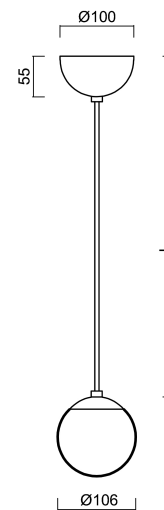

ADRIA S1A

ZS11/090/L100 MS*

WWW.OSMONT.CZ

ADRIA S1A

Product code: ADR40167

Type: ZS11/090/L100 MS*

Short description of the luminaire: Brass polished | pendant E27 light ON/OFF | TRIPLEX OPAL hand blown glass shade| cable pendant (with inner support wire) 100 cm |

Technical data

Types of luminaires	Classic on/off
Mounting type	Suspended - cable
Base material	brass
Shade material	three-layer glass TRIPLEX OPAL
Base color	polished brass
Shade color	white
Holding the shade	steel holder
Mounting location	ceiling
Width	106 mm
Height	106 mm
Diameter	ø 106 mm
Suspension length	1000 mm
mounting holes (diameter)	none
Impact strength	IK01
Operating temperature	from -20°C to +30°C

Electrical data

Power consumption	5 W
Ingress Protection	IP40
Socket	E27
terminal block	none

Luminous data

Blue light hazard	Risk group 0
-------------------	--------------

Eulum data for calculation programs are available at www.osmont.cz.

TECHNICAL SHEET

Logistical data

EAN	8591728195632
Warranty*	60 months

**The warranty for the batteries is valid for 36 months from the date of purchase.*

Additional assortment:

Lampshade

Product code	Name	Color	Picture	Drawing
20145	090		