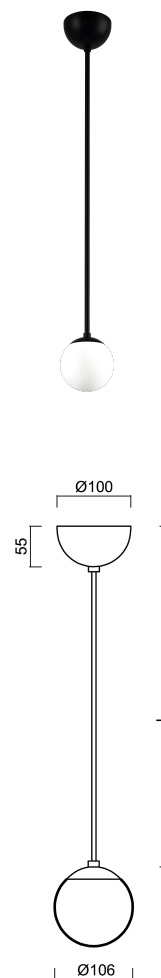

ADRIA S1A

Product code: ADR40166

Type: ZS11/090/L100 C*

Short description of the luminaire: Black colour | pendant E27 light ON/OFF | TRIPLEX OPAL hand blown glass shade| cable pendant (with inner support wire) 100 cm |

Technical data

Types of luminaires	Classic on/off
Mounting type	Suspended - cable
Base material	steel
Shade material	three-layer glass TRIPLEX OPAL
Base color	black Ral9005
Shade color	white
Holding the shade	steel holder
Mounting location	ceiling
Width	106 mm
Height	106 mm
Diameter	ø 106 mm
Suspension length	1000 mm
mounting holes (diameter)	none
Impact strength	IK01
Operating temperature	from -20°C to +30°C

Electrical data

Power consumption	5 W
Ingress Protection	IP40
Socket	E27
terminal block	none

Luminous data

Blue light hazard	Risk group 0

Eulum data for calculation programs are available at www.osmont.cz.