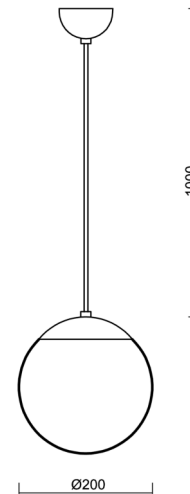

ADRIA S1

LED-5L05E500ZS11/092/L100 NL DALI 4K#

WWW.OSMONT.CZ

ADRIA S1

Product code: ADR70979

Type: LED-5L05E500ZS11/092/L100 NL DALI 4K#

Short description of the luminaire: Stainless polished pendant LED light DALI with TRIPLEX OPAL glass shade

Technical

Types of luminaires	Dimmable
Mounting type	Suspended - cable
Base material	stainless steel steel
Shade material	three-layer glass TRIPLEX OPAL
Base color	polished stainless steel
Shade color	white
Holding the shade	steel holder
Mounting location	ceiling
Width	200 mm
Length	200 mm
Height	200 mm
Diameter	ø 200 mm
Hinge length	1000 mm
mounting holes (diameter)	none
Installation wire (diameter)	none
Energy Class	D
Impact strength	IK01
Operating temperature	from -20°C to +30°C

Eulum data for calculation programs are available at www.osmont.cz.

TECHNICAL SHEET

Logistic

EAN	8591728061722
Weight NTTO	1.9 Kg
Weight BTTO	2.22 Kg
Number of cartons	2 pcs
Package volume	0.014 m ³
Package 1 width	0.21 m
Package 1 length	0.21 m
Package 1 height	0.205 m
Warranty*	60 months