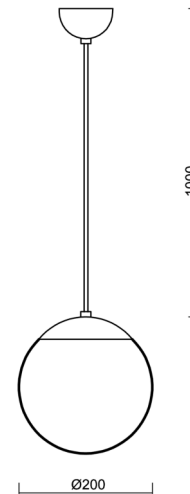

ADRIA S1

LED-5L05E500ZS11/092/L100 C DALI 4K#

WWW.OSMONT.CZ

ADRIA S1

Product code: ADR70977

Type: LED-5L05E500ZS11/092/L100 C DALI 4K#

Short description of the luminaire: Black pendant LED light DALI with TRIPLEX OPAL glass shade

Technical

Types of luminaires	Dimmable
Mounting type	Suspended - cable
Base material	steel
Shade material	three-layer glass TRIPLEX OPAL
Base color	black Ral9005
Shade color	white
Holding the shade	steel holder
Mounting location	ceiling
Width	200 mm
Length	200 mm
Height	200 mm
Diameter	ø 200 mm
Hinge length	1000 mm
mounting holes (diameter)	none
Installation wire (diameter)	none
Energy Class	D
Impact strength	IK01

Eulum data for calculation programs are available at www.osmont.cz.

Logistic

EAN	8591728061708
Weight NTTO	1.9 Kg
Weight BTTO	2.22 Kg
Number of cartons	2 pcs
Package volume	0.014 m ³
Package 1 width	0.21 m
Package 1 length	0.21 m
Package 1 height	0.205 m
Warranty*	60 months