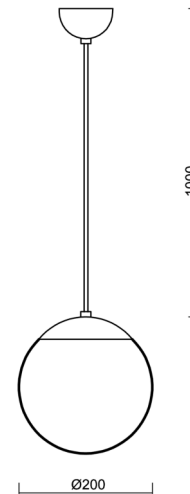

ADRIA S1

LED-5L05E500ZS11/092/L100 MS DALI 3K#

WWW.OSMONT.CZ

ADRIA S1

Product code: ADR70478

Type: LED-5L05E500ZS11/092/L100 MS DALI 3K#

Short description of the luminaire: Brass pendant LED light DALI with TRIPLEX OPAL glass shade

Technical

Types of luminaires	Dimmable
Mounting type	Suspended - cable
Base material	brass
Shade material	three-layer glass TRIPLEX OPAL
Base color	polished brass
Shade color	white
Holding the shade	steel holder
Mounting location	ceiling
Width	200 mm
Length	200 mm
Height	200 mm
Diameter	ø 200 mm
Hinge length	1000 mm
mounting holes (diameter)	none
Installation wire (diameter)	none
Energy Class	D
Impact strength	IK01
Operating temperature	from -20°C to +30°C

Eulum data for calculation programs are available at www.osmont.cz.

Logistic

EAN	8591728061364
Weight NTTO	1.9 Kg
Weight BTTO	2.22 Kg
Number of cartons	2 pcs
Package volume	0.014 m ³
Package 1 width	0.21 m
Package 1 length	0.21 m
Package 1 height	0.205 m
Warranty*	60 months