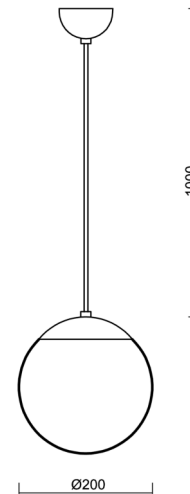

ADRIA S1

LED-5L05E500ZS11/092/L100 MS 4K#

WWW.OSMONT.CZ

ADRIA S1

Product code: ADR60831

Type: LED-5L05E500ZS11/092/L100 MS 4K#

Short description of the luminaire: Brass pendant LED light ON/OFF with TRIPLEX OPAL glass shade.

Technical

Types of luminaires	Classic on/off
Mounting type	Suspended - cable
Base material	brass
Shade material	three-layer glass TRIPLEX OPAL
Base color	polished brass
Shade color	white
Holding the shade	steel holder
Mounting location	ceiling
Width	200 mm
Length	200 mm
Height	200 mm
Diameter	ø 200 mm
Hinge length	1000 mm
mounting holes (diameter)	none
Installation wire (diameter)	none
Energy Class	D
Impact strength	IK01
Operating temperature	from -20°C to +30°C

Eulum data for calculation programs are available at www.osmont.cz.

TECHNICAL SHEET

Logistic

EAN	8591728054359
Weight NTTO	1.9 Kg
Weight BTTO	2.22 Kg
Number of cartons	2 pcs
Package volume	0.014 m ³
Package 1 width	0.21 m
Package 1 length	0.21 m
Package 1 height	0.205 m
Warranty*	60 months