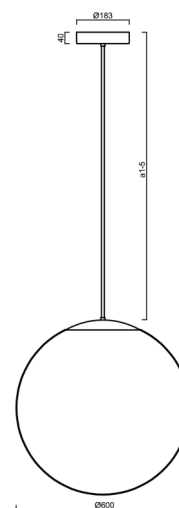

ADRIA P5 HP

LED-5L08E1050Z11/099/a5 NB 4K##

WWW.OSMONT.CZ

ADRIA P5 HP

Product code: ADR62644

Type: LED-5L08E1050Z11/099/a5 NB 4K##

Short description of the luminaire: Stainless steel brushed | pendant high-power LED light ON/OFF | TRIPLEX OPAL hand blown glass shade| rod pendant 100 cm |

Technical

Types of luminaires	Classic on/off
Mounting type	Suspended - rod
Base material	stainless steel steel
Shade material	three-layer glass TRIPLEX OPAL
Base color	brushed stainless steel
Shade color	white
Holding the shade	steel holder
Mounting location	ceiling
Width	600 mm
Length	600 mm
Height	600 mm
Diameter	ø 600 mm
Hinge length	1000 mm
mounting holes (diameter)	3x5mm
Cable entrance	2xØ16mm
Energy Class	D
Impact strength	IK01
Operating temperature	from -20°C to +30°C

Eulum data for calculation programs are available at

Logistic

EAN	8591728059682
Weight NTTO	8.45 Kg
Weight BTTO	10.85 Kg
Number of cartons	2 pcs
Package volume	0.278 m ³
Package 1 width	0.62 m
Package 1 length	0.62 m
Package 1 height	0.63 m
Warranty*	60 months

*The warranty for the batteries is valid for 12 months from the date of purchase.

Installation dimensions:

Additional assortment:

Lampshade

Product code	Name	Color	Description	Picture	Drawing
20076	099	white	příslušenství		