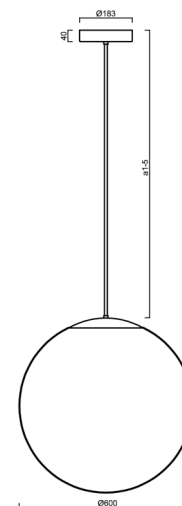

ADRIA P5 HP

LED-5L08E1050Z11/099/a3 MS DALI 4K##

WWW.OSMONT.CZ

ADRIA P5 HP

Product code: ADR62627

Type: LED-5L08E1050Z11/099/a3 MS DALI 4K##

Short description of the luminaire: Brass polished | pendant high-power LED light DALI | TRIPLEX OPAL hand blown glass shade | rod pendant 60 cm |

Technical

Types of luminaires	Dimmable
Mounting type	Suspended - rod
Base material	brass
Shade material	three-layer glass TRIPLEX OPAL
Base color	polished brass
Shade color	white
Holding the shade	steel holder
Mounting location	ceiling
Width	600 mm
Length	600 mm
Height	600 mm
Diameter	ø 600 mm
Hinge length	600 mm
mounting holes (diameter)	3x5mm
Cable entrance	2xø16mm
Energy Class	D
Impact strength	IK01
Operating temperature	from -20°C to +30°C

Eulum data for calculation programs are available at

Logistic

EAN	8591728059514
Weight NTTO	8.35 Kg
Weight BTTO	10.75 Kg
Number of cartons	2 pcs
Package volume	0.278 m ³
Package 1 width	0.62 m
Package 1 length	0.62 m
Package 1 height	0.63 m
Warranty*	60 months