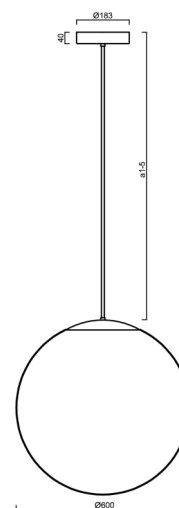

ADRIA P5 HP

LED-5L08E1050Z11/099/a2 MS DALI 4K##

WWW.OSMONT.CZ

ADRIA P5 HP

Product code: ADR62626

Type: LED-5L08E1050Z11/099/a2 MS DALI 4K##

Short description of the luminaire: Brass polished | pendant high-power LED light DALI | TRIPLEX OPAL hand blown glass shade | rod pendant 40 cm |

Technical

Types of luminaires	Dimmable
Mounting type	Suspended - rod
Base material	brass
Shade material	three-layer glass TRIPLEX OPAL
Base color	polished brass
Shade color	white
Holding the shade	steel holder
Mounting location	ceiling
Width	600 mm
Length	600 mm
Height	600 mm
Diameter	ø 600 mm
Hinge length	400 mm
mounting holes (diameter)	3xø5mm
Cable entrance	2xø16mm
Energy Class	D
Impact strength	IK01
Operating temperature	from -20°C to +30°C

Eulum data for calculation programs are available at

Logistic

EAN	8591728059507
Weight NTTO	8.3 Kg
Weight BTTO	10.7 Kg
Number of cartons	2 pcs
Package volume	0.278 m ³
Package 1 width	0.62 m
Package 1 length	0.62 m
Package 1 height	0.63 m
Warranty*	60 months

*The warranty for the batteries is valid for 12 months from the date of purchase.

Installation dimensions:

Additional assortment:

Lampshade

Product code	Name	Color	Description	Picture	Drawing
20076	099	white	příslušenství		