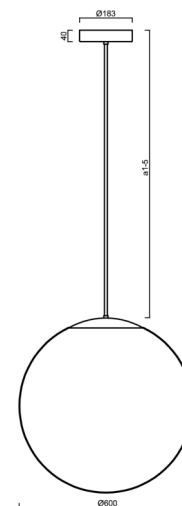

ADRIA P5 HP

LED-5L08E1050Z11/099/a1 MS 4K##

WWW.OSMONT.CZ

ADRIA P5 HP

Product code: ADR62620

Type: LED-5L08E1050Z11/099/a1 MS 4K##

Short description of the luminaire: Brass polished | pendant high-power LED light ON/OFF | TRIPLEX OPAL hand blown glass shade | rod pendant 20 cm |

Technical

Types of luminaires	Classic on/off
Mounting type	Suspended - rod
Base material	brass
Shade material	three-layer glass TRIPLEX OPAL
Base color	polished brass
Shade color	white
Holding the shade	steel holder
Mounting location	ceiling
Width	600 mm
Length	600 mm
Height	600 mm
Diameter	ø 600 mm
Hinge length	200 mm
mounting holes (diameter)	3xø5mm
Cable entrance	2xø16mm
Energy Class	D
Impact strength	IK01
Operating temperature	from -20°C to +30°C

Eulum data for calculation programs are available at

Logistic

EAN	8591728059446
Weight NTTO	7.15 Kg
Weight BTTO	9.85 Kg
Number of cartons	2 pcs
Package volume	0.278 m ³
Package 1 width	0.62 m
Package 1 length	0.62 m
Package 1 height	0.63 m
Warranty*	60 months