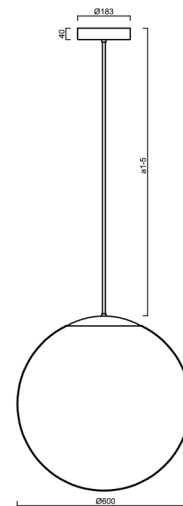

ADRIA P5 HP

LED-5L08E1050Z11/099/a2 C 4K##

WWW.OSMONT.CZ

ADRIA P5 HP

Product code: ADR62611

Type: LED-5L08E1050Z11/099/a2 C 4K##

Short description of the luminaire: Black colour | pendant high-power LED light ON/OFF | TRIPLEX OPAL hand blown glass shade | rod pendant 40 cm |

Technical

Types of luminaires	Classic on/off
Mounting type	Suspended - rod
Base material	steel
Shade material	three-layer glass TRIPLEX OPAL
Base color	black Ral9005
Shade color	white
Holding the shade	steel holder
Mounting location	ceiling
Width	600 mm
Length	600 mm
Height	600 mm
Diameter	ø 600 mm
Hinge length	400 mm
mounting holes (diameter)	3x5mm
Cable entrance	2xø16mm
Energy Class	D
Impact strength	IK01
Operating temperature	from -20°C to +30°C

Eulum data for calculation programs are available at

Logistic

EAN	8591728059354
Weight NTTO	8.3 Kg
Weight BTTO	10.7 Kg
Number of cartons	2 pcs
Package volume	0.278 m ³
Package 1 width	0.62 m
Package 1 length	0.62 m
Package 1 height	0.63 m
Warranty*	60 months

*The warranty for the batteries is valid for 12 months from the date of purchase.

Installation dimensions:

Additional assortment:

Lampshade

Product code	Name	Color	Description	Picture	Drawing
20076	099	white	příslušenství		