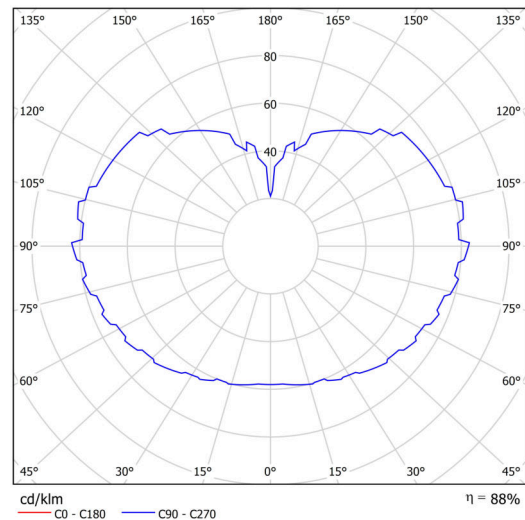

Technical

Types of luminaires	Classic on/off
Mounting type	Suspended - rod
Base material	steel
Shade material	three-layer glass TRIPLEX OPAL
Base color	black Ral9005
Shade color	white
Holding the shade	steel holder
Mounting location	ceiling
Width	600 mm
Length	600 mm
Height	600 mm
Diameter	ø 600 mm
Hinge length	400 mm
mounting holes (diameter)	3x5mm
Cable entrance	2xø16mm
Energy Class	D
Impact strength	IK01
Operating temperature	from -20°C to +30°C

Luminous

Lum. flux of luminaire	9280 lm
Lum. flux of light source	10540 lm
Luminaire efficacy	142 lm/W
Temperature	4000 K
Rated life time LED L80/B10	100000 hours
CRI	Ra80
MacAdam	3
Blue light hazard	Risk group 0