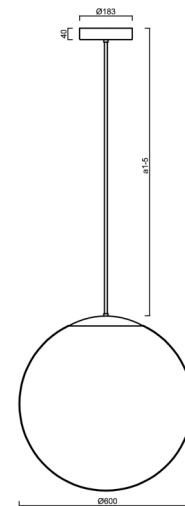

ADRIA P5 HP

LED-5L08E1050Z11/099/a1 C 4K##

WWW.OSMONT.CZ

ADRIA P5 HP

Product code: ADR62610

Type: LED-5L08E1050Z11/099/a1 C 4K##

Short description of the luminaire: Black colour | pendant high-power LED light ON/OFF | TRIPLEX OPAL hand blown glass shade | rod pendant 20 cm |

Technical

Types of luminaires	Classic on/off
Mounting type	Suspended - rod
Base material	steel
Shade material	three-layer glass TRIPLEX OPAL
Base color	black Ral9005
Shade color	white
Holding the shade	steel holder
Mounting location	ceiling
Width	600 mm
Length	600 mm
Height	600 mm
Diameter	ø 600 mm
Hinge length	200 mm
mounting holes (diameter)	3xø5mm
Cable entrance	2xø16mm
Energy Class	D
Impact strength	IK01
Operating temperature	from -20°C to +30°C

Eulum data for calculation programs are available at

Logistic

EAN	8591728059347
Weight NTTO	7.15 Kg
Weight BTTO	9.85 Kg
Number of cartons	2 pcs
Package volume	0.278 m ³
Package 1 width	0.62 m
Package 1 length	0.62 m
Package 1 height	0.63 m
Warranty*	60 months