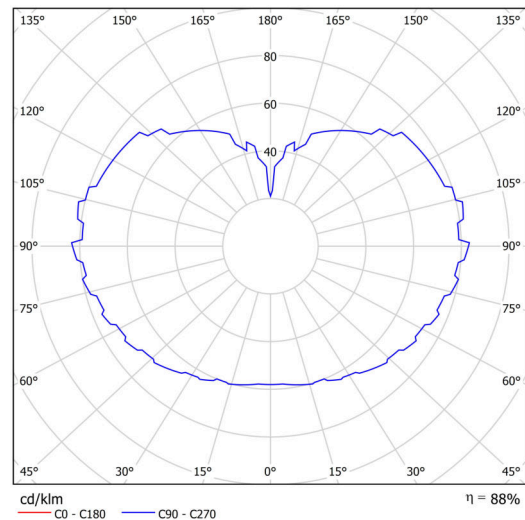

Technical

Types of luminaires	Classic on/off
Mounting type	Suspended - rod
Base material	steel
Shade material	three-layer glass TRIPLEX OPAL
Base color	black Ral9005
Shade color	white
Holding the shade	steel holder
Mounting location	ceiling
Width	600 mm
Length	600 mm
Height	600 mm
Diameter	ø 600 mm
Hinge length	200 mm
mounting holes (diameter)	3xø5mm
Cable entrance	2xø16mm
Energy Class	D
Impact strength	IK01
Operating temperature	from -20°C to +30°C

Luminous

Lum. flux of luminaire	9280 lm
Lum. flux of light source	10540 lm
Luminaire efficacy	142 lm/W
Temperature	4000 K
Rated life time LED L80/B10	100000 hours
CRI	Ra80
MacAdam	3
Blue light hazard	Risk group 0