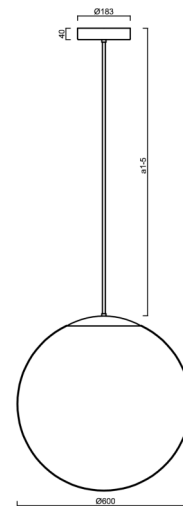

ADRIA P5 HP

LED-5L08E1050Z11/099/a3 NB 3K##

WWW.OSMONT.CZ

ADRIA P5 HP

Product code: ADR62142

Type: LED-5L08E1050Z11/099/a3 NB 3K##

Short description of the luminaire: Stainless steel brushed | pendant high-power LED light ON/OFF | TRIPLEX OPAL hand blown glass shade| rod pendant 60 cm |

Technical

Types of luminaires	Classic on/off
Mounting type	Suspended - rod
Base material	stainless steel steel
Shade material	three-layer glass TRIPLEX OPAL
Base color	brushed stainless steel
Shade color	white
Holding the shade	steel holder
Mounting location	ceiling
Width	600 mm
Length	600 mm
Height	600 mm
Diameter	ø 600 mm
Hinge length	600 mm
mounting holes (diameter)	3xØ5mm
Cable entrance	2xØ16mm
Energy Class	D
Impact strength	IK01
Operating temperature	from -20°C to +30°C

Eulum data for calculation programs are available at

Logistic

EAN	8591728057565
Weight NTTO	8.35 Kg
Weight BTTO	10.75 Kg
Number of cartons	2 pcs
Package volume	0.278 m ³
Package 1 width	0.62 m
Package 1 length	0.62 m
Package 1 height	0.63 m
Warranty*	60 months

*The warranty for the batteries is valid for 12 months from the date of purchase.

Installation dimensions:

Additional assortment:

Lampshade

Product code	Name	Color	Description	Picture	Drawing
20076	099	white	příslušenství		