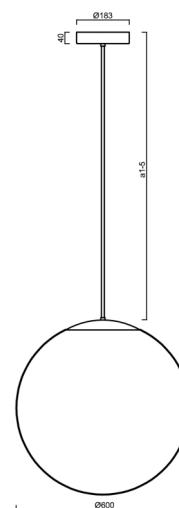

## Technical

Types of luminaires	Classic on/off
Mounting type	Suspended - rod
Base material	stainless steel steel
Shade material	three-layer glass TRIPLEX OPAL
Base color	polished stainless steel
Shade color	white
Holding the shade	steel holder
Mounting location	ceiling
Width	600 mm
Length	600 mm
Height	600 mm
Diameter	ø 600 mm
Hinge length	400 mm
mounting holes (diameter)	3xø5mm
Cable entrance	2xø16mm
Energy Class	D
Impact strength	IK01
Operating temperature	from -20°C to +30°C

Eulum data for calculation programs are available at

Logistic

EAN	8591728057459
Weight NTTO	8.3 Kg
Weight BTTO	10.7 Kg
Number of cartons	2 pcs
Package volume	0.278 m <sup>3</sup>
Package 1 width	0.62 m
Package 1 length	0.62 m
Package 1 height	0.63 m
Warranty*	60 months