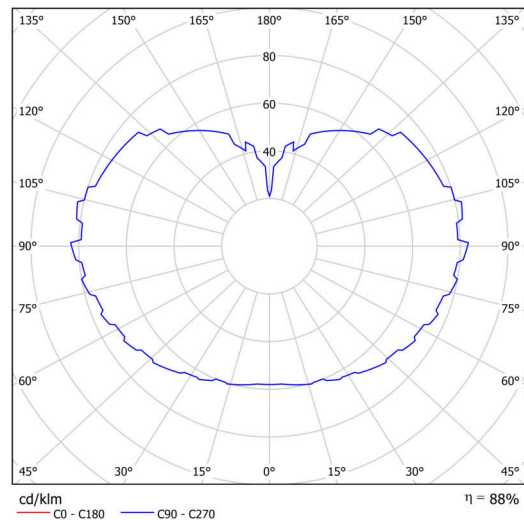

Luminous

Lum. flux of luminaire	8890 lm
Lum. flux of light source	10100 lm
Luminaire efficacy	136 lm/W
Temperature	3000 K
Rated life time LED L80/B10	100000 hours
CRI	Ra80
MacAdam	3
Blue light hazard	Risk group 0