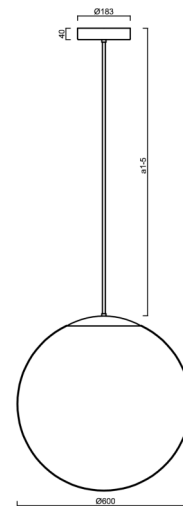

# ADRIA P5 HP

Product code: ADR62111

Type: LED-5L08E1050Z11/099/a2 C 3K##

Short description of the luminaire: Black colour | pendant high-power LED light ON/OFF | TRIPLEX OPAL hand blown glass shade | rod pendant 40 cm |

## Technical

Types of luminaires	Classic on/off
Mounting type	Suspended - rod
Base material	steel
Shade material	three-layer glass TRIPLEX OPAL
Base color	black Ral9005
Shade color	white
Holding the shade	steel holder
Mounting location	ceiling
Width	600 mm
Length	600 mm
Height	600 mm
Diameter	ø 600 mm
Hinge length	400 mm
mounting holes (diameter)	3xø5mm
Cable entrance	2xø16mm
Energy Class	D
Impact strength	IK01
Operating temperature	from -20°C to +30°C