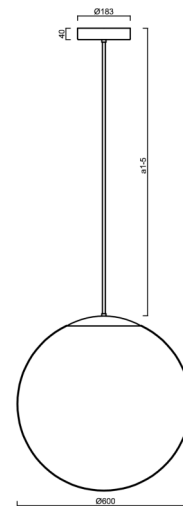

ADRIA P5 HP

LED-5L08E1050Z11/099/a3 B 3K##

WWW.OSMONT.CZ

ADRIA P5 HP

Product code: ADR62102

Type: LED-5L08E1050Z11/099/a3 B 3K##

Short description of the luminaire: White colour | pendant high-power LED light ON/OFF | TRIPLEX OPAL hand blown glass shade | rod pendant 60 cm |

Technical

Types of luminaires	Classic on/off
Mounting type	Suspended - rod
Base material	steel
Shade material	three-layer glass TRIPLEX OPAL
Base color	white Ral9003
Shade color	white
Holding the shade	steel holder
Mounting location	ceiling
Width	600 mm
Length	600 mm
Height	600 mm
Diameter	ø 600 mm
Hinge length	600 mm
mounting holes (diameter)	3xø5mm
Cable entrance	2xø16mm
Energy Class	D
Impact strength	IK01
Operating temperature	from -20°C to +30°C

Eulum data for calculation programs are available at

Logistic

EAN	8591728057169
Weight NTTO	8.35 Kg
Weight BTTO	10.75 Kg
Number of cartons	2 pcs
Package volume	0.278 m ³
Package 1 width	0.62 m
Package 1 length	0.62 m
Package 1 height	0.63 m
Warranty*	60 months

*The warranty for the batteries is valid for 12 months from the date of purchase.

Installation dimensions:

Additional assortment:

Lampshade

Product code	Name	Color	Description	Picture	Drawing
20076	099	white	příslušenství		