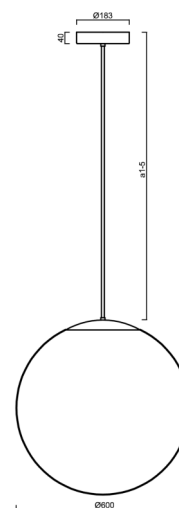

ADRIA P5 HP

LED-5L08E1050Z11/099/a2 B 3K##

WWW.OSMONT.CZ

ADRIA P5 HP

Product code: ADR62101

Type: LED-5L08E1050Z11/099/a2 B 3K##

Short description of the luminaire: White colour | pendant high-power LED light ON/OFF | TRIPLEX OPAL hand blown glass shade | rod pendant 40 cm |

Technical

Types of luminaires	Classic on/off
Mounting type	Suspended - rod
Base material	steel
Shade material	three-layer glass TRIPLEX OPAL
Base color	white Ral9003
Shade color	white
Holding the shade	steel holder
Mounting location	ceiling
Width	600 mm
Length	600 mm
Height	600 mm
Diameter	ø 600 mm
Hinge length	400 mm
mounting holes (diameter)	3xø5mm
Cable entrance	2xø16mm
Energy Class	D
Impact strength	IK01
Operating temperature	from -20°C to +30°C

Eulum data for calculation programs are available at

Logistic

EAN	8591728057152
Weight NTTO	8.3 Kg
Weight BTTO	10.7 Kg
Number of cartons	2 pcs
Package volume	0.278 m ³
Package 1 width	0.62 m
Package 1 length	0.62 m
Package 1 height	0.63 m
Warranty*	60 months

*The warranty for the batteries is valid for 12 months from the date of purchase.

Installation dimensions:

Additional assortment:

Lampshade

Product code	Name	Color	Description	Picture	Drawing
20076	099	white	příslušenství		