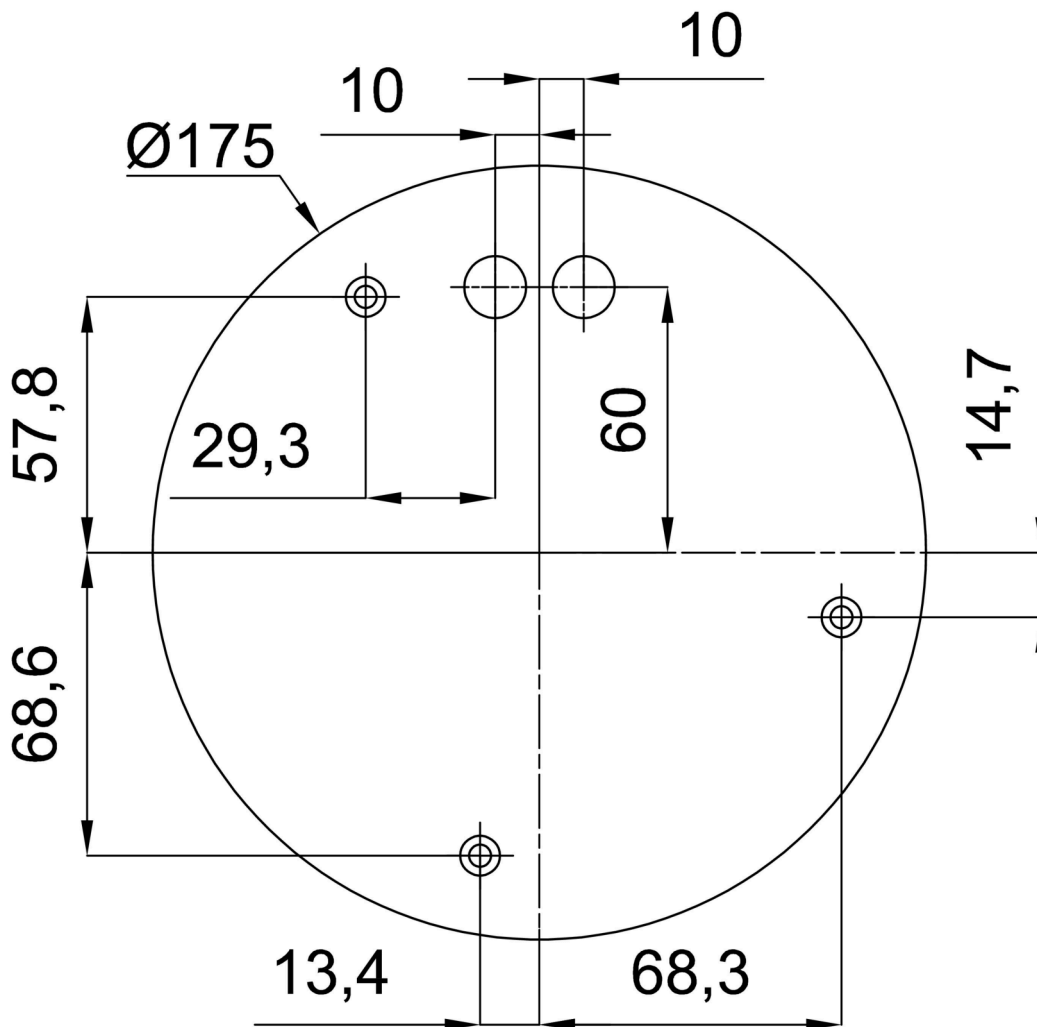

Logistic

EAN	8591728057152
Weight NTTO	8.3 Kg
Weight BTTO	10.7 Kg
Number of cartons	2 pcs
Package volume	0.278 m³
Package 1 width	0.62 m
Package 1 length	0.62 m
Package 1 height	0.63 m
Warranty*	60 months

*The warranty for the batteries is valid for 12 months from the date of purchase.

Installation dimensions: