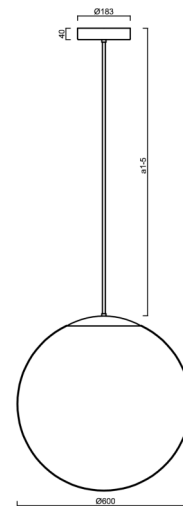

ADRIA P5 HP

LED-5L08E1050Z11/099/a1 B 3K##

WWW.OSMONT.CZ

ADRIA P5 HP

Product code: ADR62100

Type: LED-5L08E1050Z11/099/a1 B 3K##

Short description of the luminaire: White colour | pendant high-power LED light ON/OFF | TRIPLEX OPAL hand blown glass shade | rod pendant 20 cm |

Technical

Types of luminaires	Classic on/off
Mounting type	Suspended - rod
Base material	steel
Shade material	three-layer glass TRIPLEX OPAL
Base color	white Ral9003
Shade color	white
Holding the shade	steel holder
Mounting location	ceiling
Width	600 mm
Length	600 mm
Height	600 mm
Diameter	ø 600 mm
Hinge length	200 mm
mounting holes (diameter)	3xø5mm
Cable entrance	2xø16mm
Energy Class	D
Impact strength	IK01
Operating temperature	from -20°C to +30°C

Eulum data for calculation programs are available at

Logistic

EAN	8591728057145
Weight NTTO	7.15 Kg
Weight BTTO	9.85 Kg
Number of cartons	2 pcs
Package volume	0.278 m ³
Package 1 width	0.62 m
Package 1 length	0.62 m
Package 1 height	0.63 m
Warranty*	60 months

*The warranty for the batteries is valid for 12 months from the date of purchase.

Installation dimensions:

Additional assortment:

Lampshade

Product code	Name	Color	Description	Picture	Drawing
20076	099	white	příslušenství		