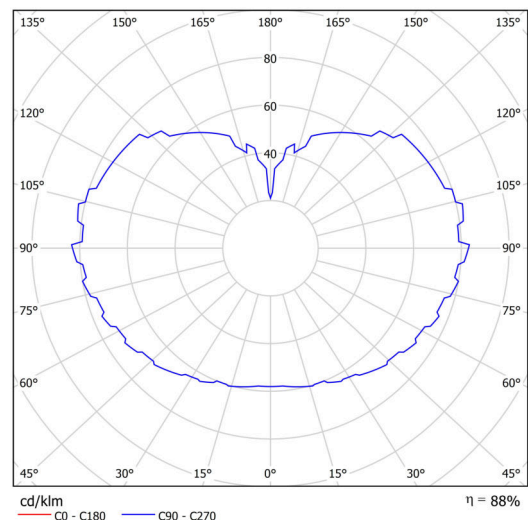

Technical

Types of luminaires	Dimmable
Mounting type	Suspended - rod
Base material	steel
Shade material	three-layer glass TRIPLEX OPAL
Base color	black Ral9005
Shade color	white
Holding the shade	steel holder
Mounting location	ceiling
Width	600 mm
Length	600 mm
Height	600 mm
Diameter	ø 600 mm
Hinge length	400 mm
mounting holes (diameter)	none
Installation wire (diameter)	none
Energy Class	D
Impact strength	IK01

Luminous

Lum. flux of luminaire	7100 lm
Lum. flux of light source	8070 lm
Luminaire efficacy	147 lm/W
Temperature	4000 K
Rated life time LED L80/B10	100000 hours
CRI	Ra80
MacAdam	3
Blue light hazard	Risk group 0