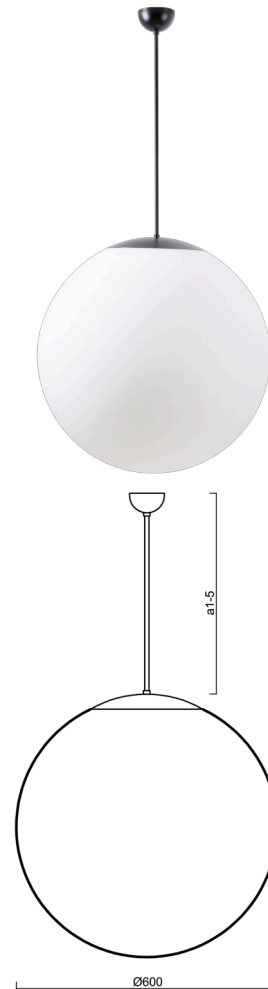

ADRIA P5

LED-5L07E1050Z11/099/a2 C DALI 4K##

WWW.OSMONT.CZ

ADRIA P5

Product code: ADR61816

Type: LED-5L07E1050Z11/099/a2 C DALI 4K##

Short description of the luminaire: Black pendant LED light DALI with TRIPLEX OPAL glass shade.

Technical

Types of luminaires	Dimmable
Mounting type	Suspended - rod
Base material	steel
Shade material	three-layer glass TRIPLEX OPAL
Base color	black Ral9005
Shade color	white
Holding the shade	steel holder
Mounting location	ceiling
Width	600 mm
Length	600 mm
Height	600 mm
Diameter	ø 600 mm
Hinge length	400 mm
mounting holes (diameter)	none
Installation wire (diameter)	none
Energy Class	D
Impact strength	IK01