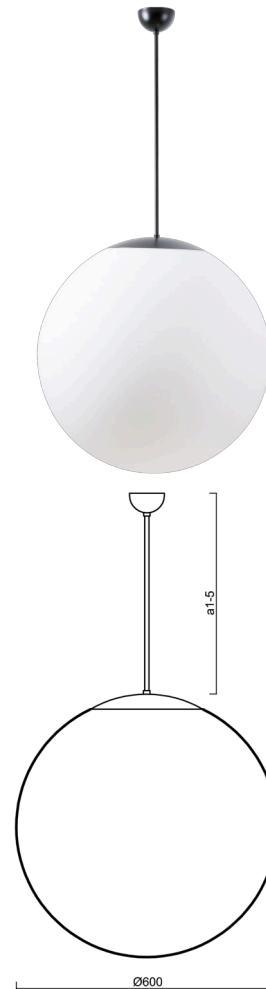

ADRIA P5

Product code: ADR61811

Type: LED-5L07E1050Z11/099/a2 C 4K##

Short description of the luminaire: Black pendant LED light ON/OFF with TRIPLEX OPAL glass shade.

Technical

Types of luminaires	Classic on/off
Mounting type	Suspended - rod
Base material	steel
Shade material	three-layer glass TRIPLEX OPAL
Base color	black Ral9005
Shade color	white
Holding the shade	steel holder
Mounting location	ceiling
Width	600 mm
Length	600 mm
Height	600 mm
Diameter	ø 600 mm
Hinge length	400 mm
mounting holes (diameter)	none
Installation wire (diameter)	none
Energy Class	D
Impact strength	IK01
Operating temperature	from -20°C to +30°C

Electric

Power consumption	48 W
Ingress Protection	IP40
Socket	LED modul
terminal block	none

Luminous

Lum. flux of luminaire	7100 lm
Lum. flux of light source	8070 lm
Luminaire efficacy	147 lm/W
Temperature	4000 K
Rated life time LED L80/B10	100000 hours
CRI	Ra80
MacAdam	3
Blue light hazard	Risk group 0

Eulum data for calculation programs are available at www.osmont.cz.