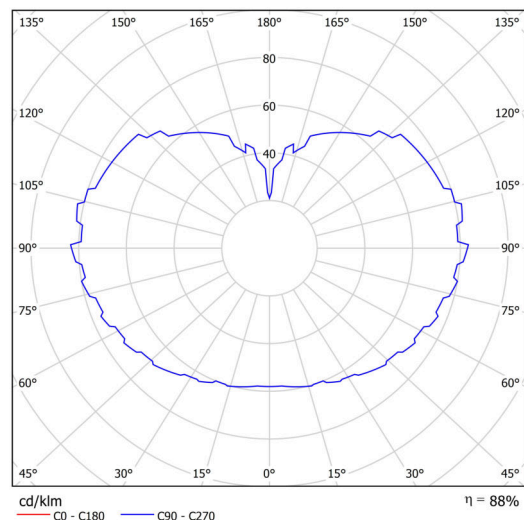

ADRIA P5

Product code: ADR61811

Type: LED-5L07E1050Z11/099/a2 C 4K##

Short description of the luminaire: Black pendant LED light ON/OFF with TRIPLEX OPAL glass shade.

Technical

Types of luminaires	Classic on/off
Mounting type	Suspended - rod
Base material	steel
Shade material	three-layer glass TRIPLEX OPAL
Base color	black Ral9005
Shade color	white
Holding the shade	steel holder
Mounting location	ceiling
Width	600 mm
Length	600 mm
Height	600 mm
Diameter	ø 600 mm
Hinge length	400 mm
mounting holes (diameter)	none
Installation wire (diameter)	none
Energy Class	D
Impact strength	IK01
Operating temperature	from -20°C to +30°C

Electric

Power consumption	48 W
Ingress Protection	IP40
Socket	LED modul
terminal block	none

Luminous

Lum. flux of luminaire	7100 lm
Lum. flux of light source	8070 lm
Luminaire efficacy	147 lm/W
Temperature	4000 K
Rated life time LED L80/B10	100000 hours
CRI	Ra80
MacAdam	3
Blue light hazard	Risk group 0

Eulum data for calculation programs are available at www.osmont.cz.