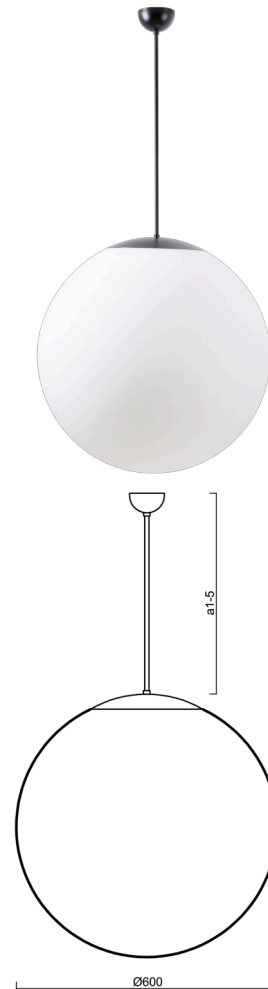

## ADRIA P5

---

LED-5L07E1050Z11/099/a4 C DALI 3K##

[WWW.OSMONT.CZ](http://WWW.OSMONT.CZ)

# ADRIA P5

Product code: ADR61318

Type: LED-5L07E1050Z11/099/a4 C DALI 3K##

Short description of the luminaire: Black pendant LED light DALI with TRIPLEX OPAL glass shade.

## Technical

Types of luminaires	Dimmable
Mounting type	Suspended - rod
Base material	steel
Shade material	three-layer glass TRIPLEX OPAL
Base color	black Ral9005
Shade color	white
Holding the shade	steel holder
Mounting location	ceiling
Width	600 mm
Length	600 mm
Height	600 mm
Diameter	ø 600 mm
Hinge length	800 mm
mounting holes (diameter)	none
Installation wire (diameter)	none
Energy Class	D
Impact strength	IK01
Operating temperature	from -20°C to +30°C