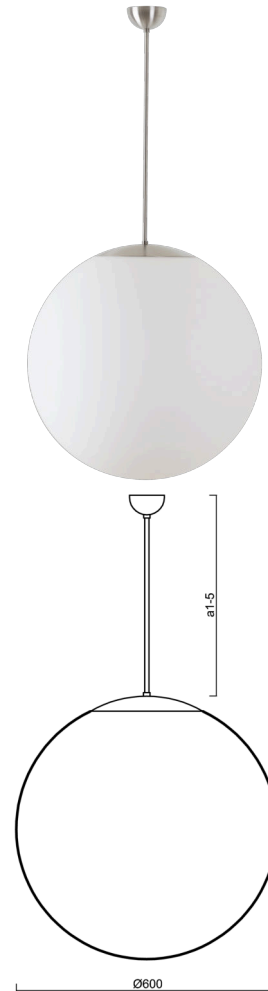

ADRIA P5

Product code: ADR60729

Type: LED-5L07E1050Z11/099/a5 NB 4K##

Short description of the luminaire: Stainless brushed pendant LED light ON/OFF with TRIPLEX OPAL glass shade.

Technical

Types of luminaires	Classic on/off
Mounting type	Suspended - rod
Base material	stainless steel steel
Shade material	three-layer glass TRIPLEX OPAL
Base color	brushed stainless steel
Shade color	white
Holding the shade	steel holder
Mounting location	ceiling
Width	600 mm
Length	600 mm
Height	600 mm
Diameter	ø 600 mm
Hinge length	1000 mm
mounting holes (diameter)	none
Installation wire (diameter)	none
Energy Class	D
Impact strength	IK01
Operating temperature	from -20°C to +30°C

Electric

Power consumption	48 W
Ingress Protection	IP40
Socket	LED modul
terminal block	none

Luminous

Lum. flux of luminaire	7100 lm
Lum. flux of light source	8070 lm
Luminaire efficacy	147 lm/W
Temperature	4000 K
Rated life time LED L80/B10	100000 hours
CRI	Ra80
MacAdam	3
Blue light hazard	Risk group 0

Eulum data for calculation programs are available at www.osmont.cz.