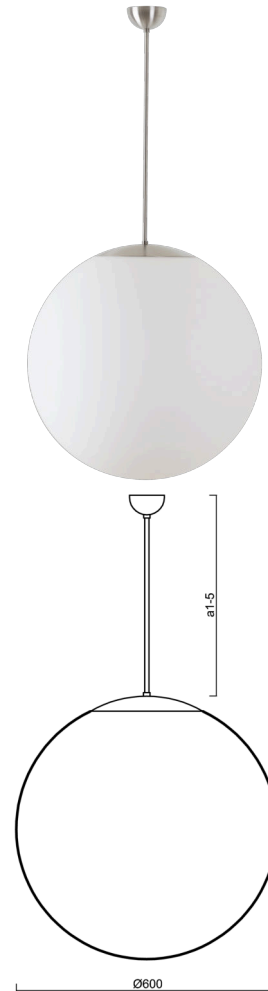

ADRIA P5

Product code: ADR60727

Type: LED-5L07E1050Z11/099/a3 NB 4K##

Short description of the luminaire: Stainless brushed pendant LED light ON/OFF with TRIPLEX OPAL glass shade.

Technical

Types of luminaires	Classic on/off
Mounting type	Suspended - rod
Base material	stainless steel steel
Shade material	three-layer glass TRIPLEX OPAL
Base color	brushed stainless steel
Shade color	white
Holding the shade	steel holder
Mounting location	ceiling
Width	600 mm
Length	600 mm
Height	600 mm
Diameter	ø 600 mm
Hinge length	600 mm
mounting holes (diameter)	none
Installation wire (diameter)	none
Energy Class	D
Impact strength	IK01

Electric

Power consumption	48 W
Ingress Protection	IP40
Socket	LED modul
terminal block	none

Luminous

Lum. flux of luminaire	7100 lm
Lum. flux of light source	8070 lm
Luminaire efficacy	147 lm/W
Temperature	4000 K
Rated life time LED L80/B10	100000 hours
CRI	Ra80
MacAdam	3
Blue light hazard	Risk group 0

Eulum data for calculation programs are available at www.osmont.cz.