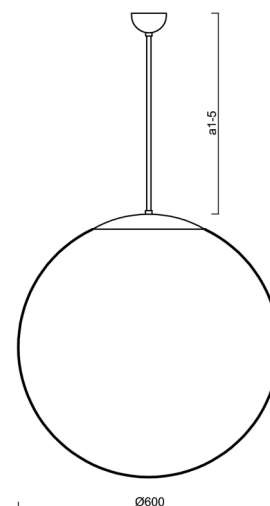

ADRIA P5

Product code: ADR60711

Type: LED-5L07E1050Z11/099/a2 MS DALI 4K##

Short description of the luminaire: Brass pendant LED light DALI with TRIPLEX OPAL glass shade.

Technical

Types of luminaires	Dimmable
Mounting type	Suspended - rod
Base material	brass
Shade material	three-layer glass TRIPLEX OPAL
Base color	polished brass
Shade color	white
Holding the shade	steel holder
Mounting location	ceiling
Width	600 mm
Length	600 mm
Height	600 mm
Diameter	ø 600 mm
Hinge length	400 mm
mounting holes (diameter)	none
Installation wire (diameter)	none
Energy Class	D
Impact strength	IK01

Electric

Power consumption	48 W
Ingress Protection	IP40
Socket	LED modul
terminal block	none
Automatic circuit breaker type B10A	14 pcs
Automatic circuit breaker type B16A	23 pcs
Automatic circuit breaker type C10A	23 pcs
Automatic circuit breaker type C16A	38 pcs

Luminous

Lum. flux of luminaire	7100 lm
Lum. flux of light source	8070 lm
Luminaire efficacy	147 lm/W
Temperature	4000 K
Rated life time LED L80/B10	100000 hours
CRI	Ra80
MacAdam	3
Blue light hazard	Risk group 0

Eulum data for calculation programs are available at www.osmont.cz.