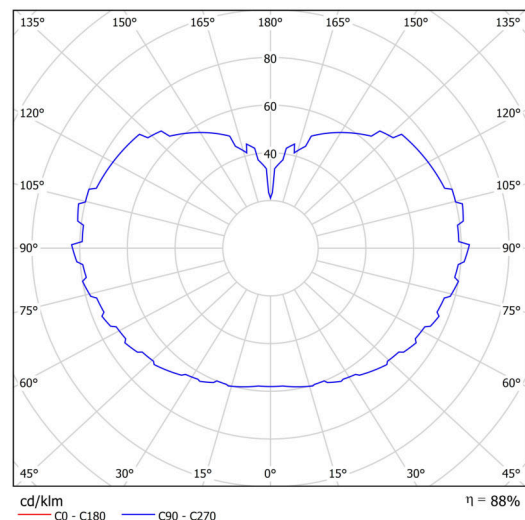

ADRIA P5

Product code: ADR60711

Type: LED-5L07E1050Z11/099/a2 MS DALI 4K##

Short description of the luminaire: Brass pendant LED light DALI with TRIPLEX OPAL glass shade.

Technical

Types of luminaires	Dimmable
Mounting type	Suspended - rod
Base material	brass
Shade material	three-layer glass TRIPLEX OPAL
Base color	polished brass
Shade color	white
Holding the shade	steel holder
Mounting location	ceiling
Width	600 mm
Length	600 mm
Height	600 mm
Diameter	ø 600 mm
Hinge length	400 mm
mounting holes (diameter)	none
Installation wire (diameter)	none
Energy Class	D
Impact strength	IK01

Electric

Power consumption	48 W
Ingress Protection	IP40
Socket	LED modul
terminal block	none
Automatic circuit breaker type B10A	14 pcs
Automatic circuit breaker type B16A	23 pcs
Automatic circuit breaker type C10A	23 pcs
Automatic circuit breaker type C16A	38 pcs

Luminous

Lum. flux of luminaire	7100 lm
Lum. flux of light source	8070 lm
Luminaire efficacy	147 lm/W
Temperature	4000 K
Rated life time LED L80/B10	100000 hours
CRI	Ra80
MacAdam	3
Blue light hazard	Risk group 0

Eulum data for calculation programs are available at www.osmont.cz.