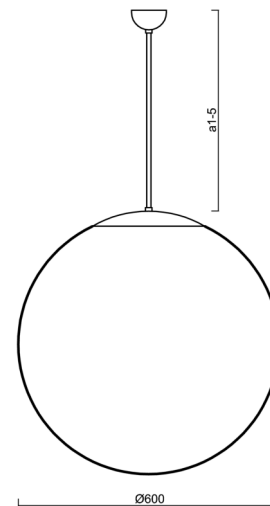

ADRIA P5

Product code: ADR60709

Type: LED-5L07E1050Z11/099/a5 MS 4K##

Short description of the luminaire: Brass pendant LED light ON/OFF with TRIPLEX OPAL glass shade.

Technical

Types of luminaires	Classic on/off
Mounting type	Suspended - rod
Base material	brass
Shade material	three-layer glass TRIPLEX OPAL
Base color	polished brass
Shade color	white
Holding the shade	steel holder
Mounting location	ceiling
Width	600 mm
Length	600 mm
Height	600 mm
Diameter	ø 600 mm
Hinge length	1000 mm
mounting holes (diameter)	none
Installation wire (diameter)	none
Energy Class	D
Impact strength	IK01
Operating temperature	from -20°C to +30°C

Electric

Power consumption	48 W
Ingress Protection	IP40
Socket	LED modul
terminal block	none

Luminous

Lum. flux of luminaire	7100 lm
Lum. flux of light source	8070 lm
Luminaire efficacy	147 lm/W
Temperature	4000 K
Rated life time LED L80/B10	100000 hours
CRI	Ra80
MacAdam	3
Blue light hazard	Risk group 0

Eulum data for calculation programs are available at www.osmont.cz.